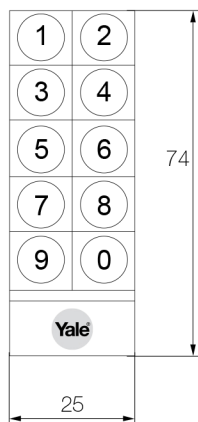

Unity Series Accessory - Smart Keypad

Features and Specifications

- Compatible with Yale Unity Series
- Connects to your Yale Home app to tell you who comes and goes
- 220 PIN codes
- One-touch locking
- Hassle-free installation. No hard-wiring

Description	Part Number
Yale Smart Keypad	05/301000/BL
NOTE: Compatible with Yale Unity Series	

Technical Specifications	
Compliance	Regulatory Compliance Mark (RCM) for Australia and New Zealand
Communication	Bluetooth V4.2
Dimensions	74h x 25w x 25d mm
Power	2 x AAA alkaline batteries
Battery Life	Approximately 3 months
Operating Temperature	-17-50°C
Operating Humidity	0-90%
Number of key codes	220 PIN codes