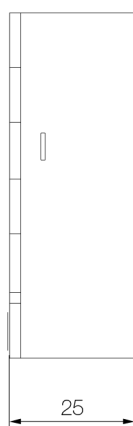

Unity Series Accessory - Smart Keypad

Features and Specifications

- Compatible with Yale Unity Series
- Connects to your Yale Home app to tell you who comes and goes
- 220 PIN codes
- One-touch locking
- Hassle-free installation. No hard-wiring

Description	Part Number
Yale Smart Keypad	05/301000/BL
NOTE: Compatible with Yale Unity Series	

Technical Specifications	
Compliance	Regulatory Compliance Mark (RCM) for Australia and New Zealand
Communication	Bluetooth V4.2
Dimensions	74h x 25w x 25d mm
Power	2 x AAA alkaline batteries
Battery Life	Approximately 3 months
Operating Temperature	-17-50°C
Operating Humidity	0-90%
Number of key codes	220 PIN codes