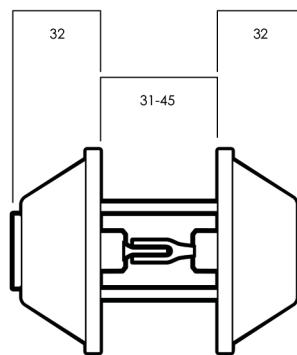

Symmetry® Deadbolt

Double Cylinder

Exterior

Interior

Kinetic Defence®
Bump and pick resistant.

2 Keys Included
Can be keyed alike to other
Lockwood door locks.

Retrofittable
Replace your existing Deadbolt. Fits
54mm hole. 60-70mm adjustable
backset. 31-45mm door thickness.

ONECYL® Cylinder Solution

Finish	Trade Pack	Display Pack
EverBrass	7107EVB	7107EVBDP
Polished Stainless Steel	7107PSS	7107PSSDP
Satin Stainless Steel	7107SSS	7107SSSDP

Product Details

Door Thickness	31mm to 45mm *31 to 41mm requires spacer ring (included)
Finishes	EverBrass (EVB) Polished Stainless Steel (PSS) Satin Stainless Steel (SSS)
Handing	Suits left or right hand opening doors
Keying	Operated by key from both inside and outside