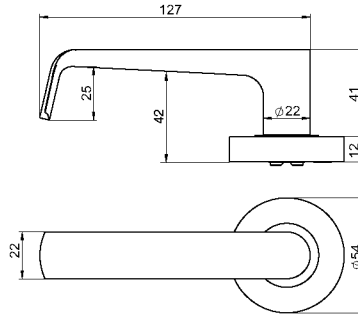

Vivid® Collection Internal Door Leversets

Lever 1 - Passage

Part Number VIV1/V1SBPVD
VIV1/V1GMPVD
VIV1/V1BZPVD

Length 127mm

Projection 53mm

Disabled Accessible
AS1428.1 Compliant

Lever 1 - Privacy

Part Number VIV2/V1SBPVD
VIV2/V1GMPVD
VIV2/V1BZPVD

Length 127mm

Projection 53mm

Disabled Accessible
AS1428.1 Compliant

Lever 1 - Dummy

Part Number VIV3/V1BZPVD
VIV3/V1GMPVD
VIV3/V1SBPVD

Length 127mm

Projection 53mm

Disabled Accessible
AS1428.1 Compliant