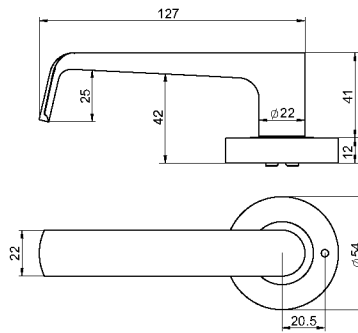

Vivid® Collection Internal Door Leversets

Lever 1 - Passage

Part Number VIV1/V1SBPVD
VIV1/V1GMPVD
VIV1/V1BZPVD

Length 127mm

Projection 53mm

Disabled Accessible
AS1428.1 Compliant

Lever 1 - Privacy

Part Number VIV2/V1SBPVD
VIV2/V1GMPVD
VIV2/V1BZPVD

Length 127mm

Projection 53mm

Disabled Accessible
AS1428.1 Compliant

Lever 1 - Dummy

Part Number VIV3/V1BZPVD
VIV3/V1GMPVD
VIV3/V1SBPVD

Length 127mm

Projection 53mm

Disabled Accessible
AS1428.1 Compliant