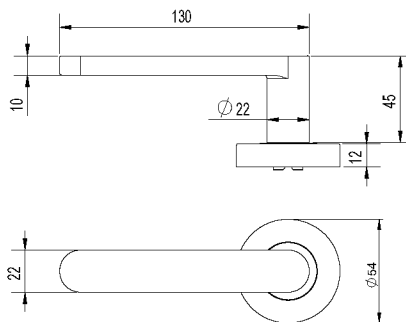

Vivid® Collection Internal Door Leversets

Lever 3 - Passage

Part Number VIV1/V3SBPVD
VIV1/V3GMPVD
VIV1/V3BZPVD

Length 130mm

Projection 57mm

Lever 3 - Privacy

Part Number VIV2/V3SBPVD
VIV2/V3GMPVD
VIV2/V3BZPVD

Length 130mm

Projection 57mm

Lever 3 - Dummy

Part Number VIV3/V3SBPVD
VIV3/V3GMPVD
VIV3/V3BZPVD

Length 130mm

Projection 57mm