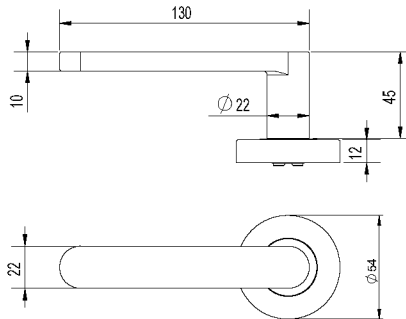

Vivid® Collection Internal Door Leversets

Lever 3 - Passage

Part Number VIV1/V3SBPVD
VIV1/V3GMPVD
VIV1/V3BZPVD

Length 130mm

Projection 57mm

Lever 3 - Privacy

Part Number VIV2/V3SBPVD
VIV2/V3GMPVD
VIV2/V3BZPVD

Length 130mm

Projection 57mm

Lever 3 - Dummy

Part Number VIV3/V3SBPVD
VIV3/V3GMPVD
VIV3/V3BZPVD

Length 130mm

Projection 57mm