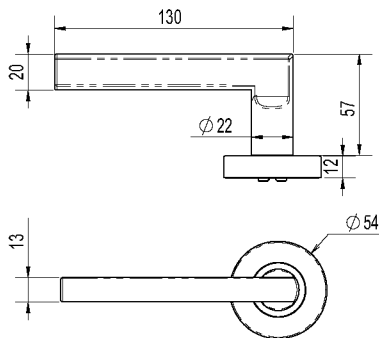

Vivid® Collection Internal Door Leversets

Lever 4 - Passage

Part Number VIV1/V4SBPVD
VIV1/V4GMPVD
VIV1/V4BZPVD

Length 130mm

Projection 53mm

Lever 4 - Privacy

Part Number VIV2/V4SBPVD
VIV2/V4GMPVD
VIV2/V4BZPVD

Length 130mm

Projection 53mm

Lever 4 - Dummy

Part Number VIV3/V4SBPVD
VIV3/V4GMPVD
VIV3/V4BZPVD

Length 130mm

Projection 53mm