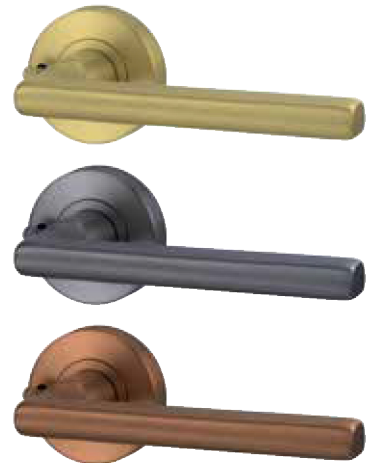

Vivid® Collection Internal Door Leversets

Lever 4 - Passage

Part Number VIV1/V4SBPVD
VIV1/V4GMPVD
VIV1/V4BZPVD

Length 130mm

Projection 53mm

Lever 4 - Privacy

Part Number VIV2/V4SBPVD
VIV2/V4GMPVD
VIV2/V4BZPVD

Length 130mm

Projection 53mm

Lever 4 - Dummy

Part Number VIV3/V4SBPVD
VIV3/V4GMPVD
VIV3/V4BZPVD

Length 130mm

Projection 53mm