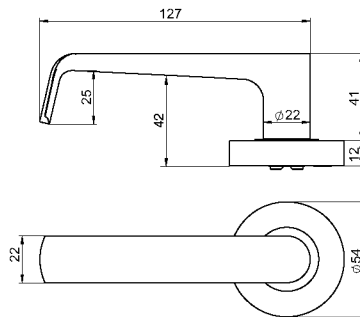

Vivid® Collection Internal Door Leversets

Lever 1 - Passage

Part Number VIV1/V1SBPVD
VIV1/V1GMPVD
VIV1/V1BZPVD

Length 127mm

Projection 53mm

Disabled Accessible
AS1428.1 Compliant

Lever 1 - Privacy

Part Number VIV2/V1SBPVD
VIV2/V1GMPVD
VIV2/V1BZPVD

Length 127mm

Projection 53mm

Disabled Accessible
AS1428.1 Compliant

Lever 1 - Dummy

Part Number VIV3/V1BZPVD
VIV3/V1GMPVD
VIV3/V1SBPVD

Length 127mm

Projection 53mm

Disabled Accessible
AS1428.1 Compliant