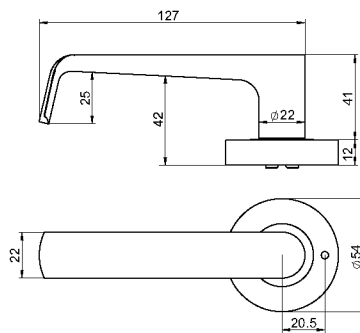

Vivid® Collection Internal Door Leversets

Lever 1 - Passage

Part Number VIV1/V1SBPVD
VIV1/V1GMPVD
VIV1/V1BZPVD

Length 127mm

Projection 53mm

Disabled Accessible
AS1428.1 Compliant

Lever 1 - Privacy

Part Number VIV2/V1SBPVD
VIV2/V1GMPVD
VIV2/V1BZPVD

Length 127mm

Projection 53mm

Disabled Accessible
AS1428.1 Compliant

Lever 1 - Dummy

Part Number VIV3/V1BZPVD
VIV3/V1GMPVD
VIV3/V1SBPVD

Length 127mm

Projection 53mm

Disabled Accessible
AS1428.1 Compliant