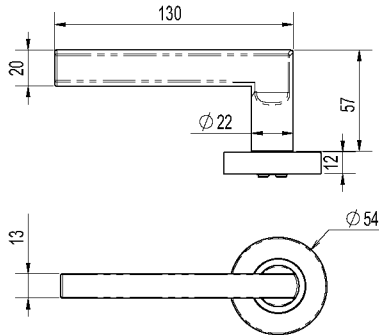

Vivid® Collection Internal Door Leversets

Lever 4 - Passage

Part Number VIV1/V4SBPVD
VIV1/V4GMPVD
VIV1/V4BZPVD

Length 130mm

Projection 53mm

Lever 4 - Privacy

Part Number VIV2/V4SBPVD
VIV2/V4GMPVD
VIV2/V4BZPVD

Length 130mm

Projection 53mm

Lever 4 - Dummy

Part Number VIV3/V4SBPVD
VIV3/V4GMPVD
VIV3/V4BZPVD

Length 130mm

Projection 53mm