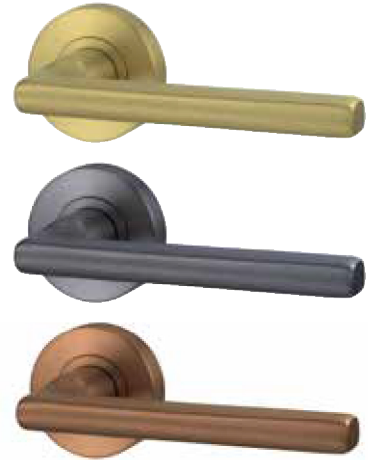

Vivid® Collection Internal Door Leversets

Lever 4 - Passage

Part Number VIV1/V4SBPVD
VIV1/V4GMPVD
VIV1/V4BZPVD

Length 130mm

Projection 53mm

Lever 4 - Privacy

Part Number VIV2/V4SBPVD
VIV2/V4GMPVD
VIV2/V4BZPVD

Length 130mm

Projection 53mm

Lever 4 - Dummy

Part Number VIV3/V4SBPVD
VIV3/V4GMPVD
VIV3/V4BZPVD

Length 130mm

Projection 53mm