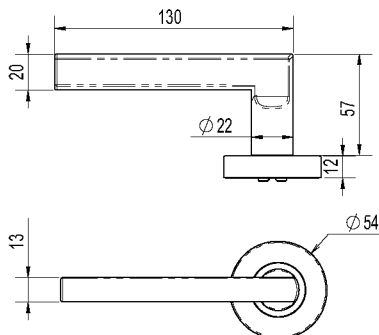

Vivid® Collection Internal Door Leversets

Lever 4 - Passage

Part Number VIV1/V4SBPVD
VIV1/V4GMPVD
VIV1/V4BZPVD

Length 130mm

Projection 53mm

Lever 4 - Privacy

Part Number VIV2/V4SBPVD
VIV2/V4GMPVD
VIV2/V4BZPVD

Length 130mm

Projection 53mm

Lever 4 - Dummy

Part Number VIV3/V4SBPVD
VIV3/V4GMPVD
VIV3/V4BZPVD

Length 130mm

Projection 53mm