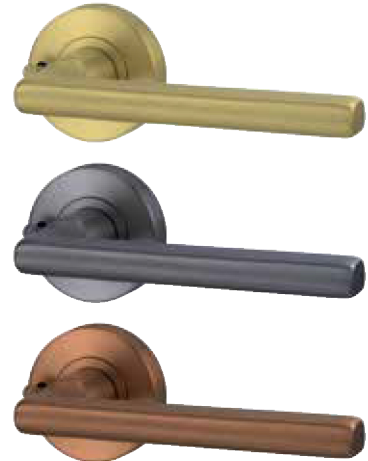

Vivid® Collection Internal Door Leversets

Lever 4 - Passage

Part Number VIV1/V4SBPVD
VIV1/V4GMPVD
VIV1/V4BZPVD

Length 130mm

Projection 53mm

Lever 4 - Privacy

Part Number VIV2/V4SBPVD
VIV2/V4GMPVD
VIV2/V4BZPVD

Length 130mm

Projection 53mm

Lever 4 - Dummy

Part Number VIV3/V4SBPVD
VIV3/V4GMPVD
VIV3/V4BZPVD

Length 130mm

Projection 53mm