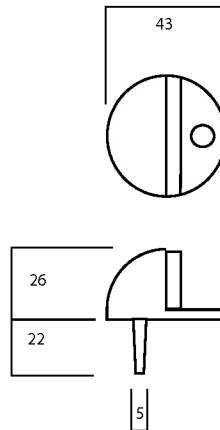

Features and Specifications

Dimensions

43 mm diameter.

Materials

Body - 304 Stainless Steel

Buffer - Rubber

Fixing

Mounting screw included

Features and Specifications

Dimensions

75mm projection

19mm diameter

Materials

Body - 304 Stainless Steel

Buffer - Rubber

Fixing