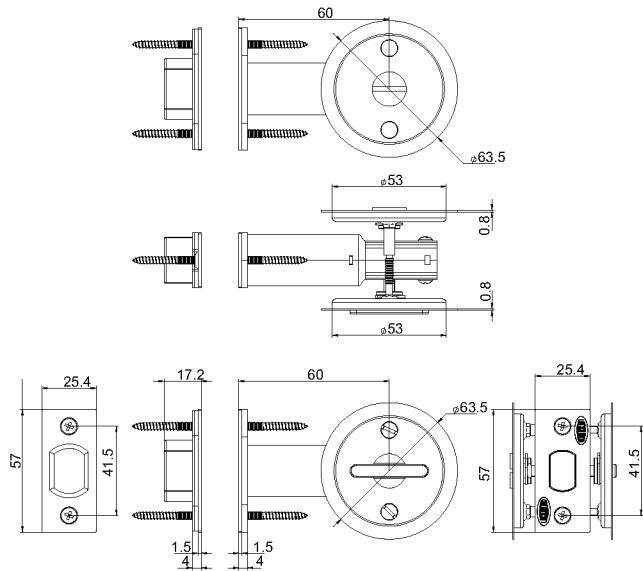

Vivid® Collection Privacy Cavity Door Sliders