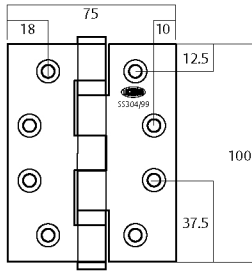

## Loose Pin Hinges

Part Number	Finish	Description	Hinge Size (mm)	Type	Material	Maximum Adjusted Door Weight (kg)	Fire Rating
VIVLP/SBPVD	PVD Satin Brass	Loose Pin	100 X 75 X 2.5	Butt Hinge	304SS	60	None
VIVLP/BZPVD	PVD Satin Bronze	Loose Pin	100 X 75 X 2.5	Butt Hinge	304SS	60	None
VIVLP/GMPVD	PVD Satin Gun Metal	Loose Pin	100 X 75 X 2.5	Butt Hinge	304SS	60	None

Screws: Each Hinge comes with 8x M5x32 Wood Screws and 8x M5x12 Metal Thread Screws

Pack size: 30