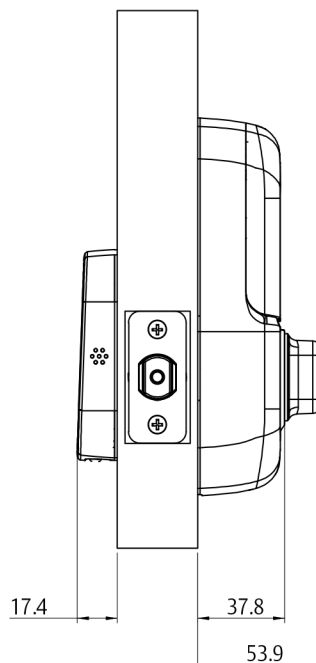

# Assure Lock<sup>®</sup> SL

Exterior

Interior

Exterior

Interior

Description	Part Number
Yale Assure Lock SL Satin Chrome	YRD256HKSC
Yale Assure Lock SL Matt Black	YRD256HKMBK

## Features & Specifications

- Yale Home Module included
- Total Control via Yale Home App
- Auto unlock/lock
- Tailor user access
- 24/7 Lock activity trails
- Door Position Sensor
- 100% Keyfree
- Mechanical key override
- Suitable for standard 54mm timber bore hole
- Adjustable 60-70mm backset deadbolt
- 4 x AA Alkaline Batteries
- Home automation integration capabilities with 'Yale Network Module'
- Available in Satin Chrome and Matt Black finishes
- Fits on standard timber door 35mm to 57mm thick