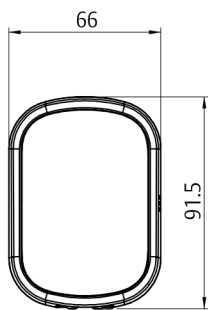

# Assure Lock<sup>®</sup> SL

Exterior

Interior

Exterior

Interior

Description	Part Number
Yale Assure Lock SL Satin Chrome	YRD256HKSC
Yale Assure Lock SL Matt Black	YRD256HKMBK