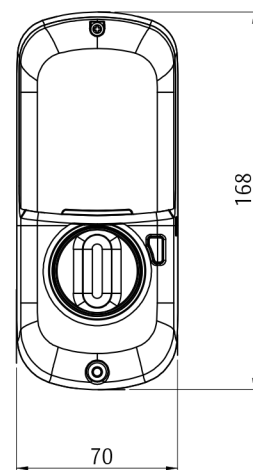

# Assure Lock<sup>®</sup> SL

Exterior

Interior

Exterior

Interior

Description	Part Number
Yale Assure Lock SL Satin Chrome	YRD256HKSC
Yale Assure Lock SL Matt Black	YRD256HKMBK