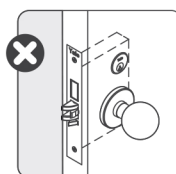

Door Compatibility