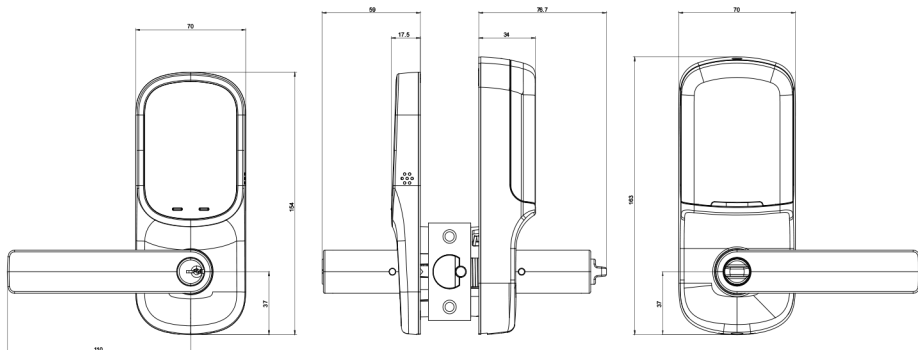

*Z-wave and Zigbee Modules are sold separately

Features & Specifications

- Yale Home Module included
- Total Control via Yale Home App
- Auto Unlock
- Tailor user access
- Lock alert
- 24/7 Lock Activity Trails
- Door position sensor
- Home automation integration capabilities with Yale Network Module
- C4 Keyway, convenient for keyed-alike
- Simple installation
- Mechanical key override
- Suitable for standard 54mm timber bore hole
- Fits standard doors 35mm- 45mm thick
- Adjustable 60-70mm backset deadlatch
- Available in Matt Black and Satin Chrome finishes

Door Compatibility

Assure Lever

Exterior

Interior

Exterior

Interior

Description	Part Number
Yale Assure Keyed Lever Matt Black	YRL226HKMBK
Yale Assure Keyed Lever Satin Chrome	YRL226HKSC