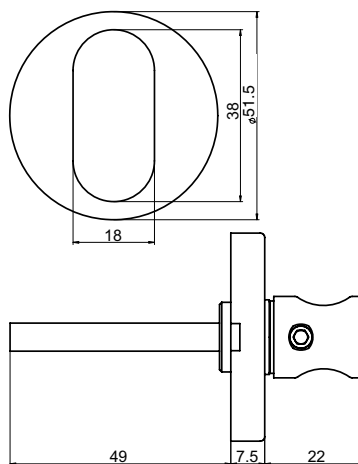

## Lever 3 - Privacy

**Part Number** YSH2/S3SSS

**Length** 130mm

**Projection** 57mm

## Oval Cylinder Escutcheon

**Part Number** YSH6SS

**Diameter** 51.5mm

**Depth** 7.5mm

## Standard Turnknob Escutcheon

**Part Number** YSH7SS

**Diameter** 51.5mm

**Depth** 29.5mm