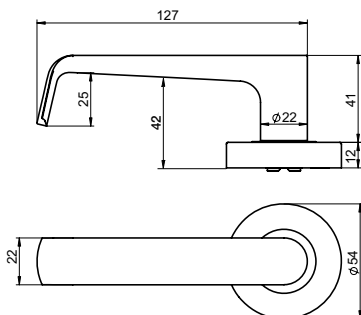

## Lever 1 - Passage/Mortice Black

**Part Number** YSH1/S1NLBLK

**Length** 127mm

**Projection** 53mm

Disabled Accessible  
AS1428.1 Compliant

## Lever 1 - Privacy Black

**Part Number** YSH2/S1BLK

**Length** 127mm

**Projection** 53mm

Disabled Accessible  
AS1428.1 Compliant