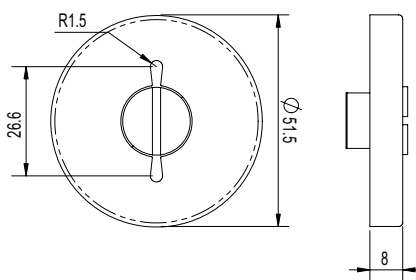

## Oval Cylinder Escutcheon

**Part Number** YSH6SS

**Diameter** 51.5mm

**Depth** 7.5mm

## Standard Turnknob Escutcheon

**Part Number** YSH7SS

**Diameter** 51.5mm

**Depth** 29.5mm

## Privacy Indicating Emergency Turn Escutcheon

**Part Number** YSH8PSS

**Diameter** 51.5mm

**Depth** 8mm