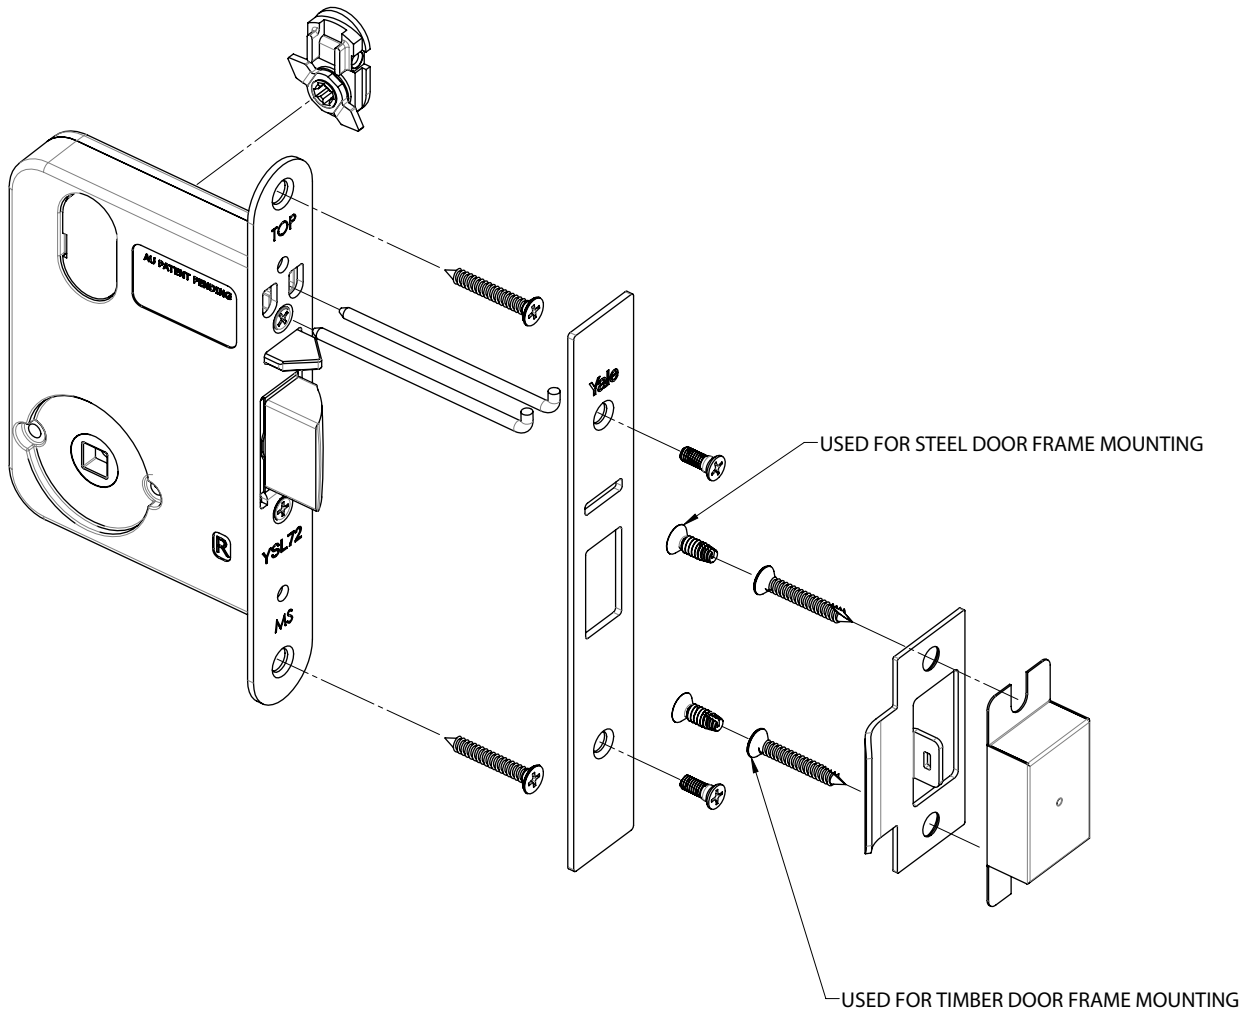

Simplicity® Series Mortice Lock

Product Details

Backset	60mm
Furniture	Compatible with Simplicity Series Rose Door Furniture
Latch	Deadlatch only
Finishes	Stainless Steel (SS)