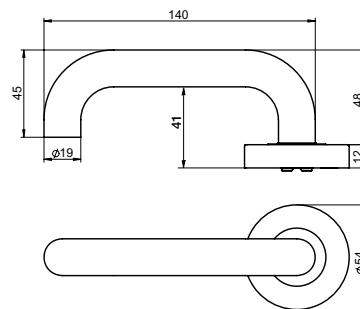

## Dimensions

Lever Rose has a 54mm diameter x 12mm.

## Lever 1 - Privacy

**Part Number** YSH2/S1SS

**Length** 127mm

**Projection** 53mm

Disabled Accessible  
AS1428.1 Compliant

## Lever 2 - Passage/Mortice

**Part Number** YSH1/S2NLSS

**Length** 140mm

**Projection** 60mm

Disabled Accessible  
AS1428.1 Compliant

## Lever 2 - Privacy

**Part Number** YSH2/S2SS

**Length** 140mm

**Projection** 60mm

Disabled Accessible  
AS1428.1 Compliant