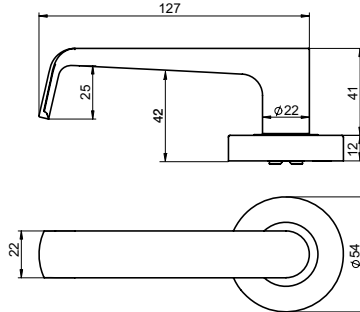

## Dimensions

Lever Rose has a 54mm diameter x 12mm.

## Lever 1 - Passage/Mortice

**Part Number** YSH1/S1NLSS

**Length** 127mm

**Projection** 53mm

Disabled Accessible  
AS1428.1 Compliant

## Lever 1 - Privacy

**Part Number** YSH2/S1SS

**Length** 127mm

**Projection** 53mm

Disabled Accessible  
AS1428.1 Compliant