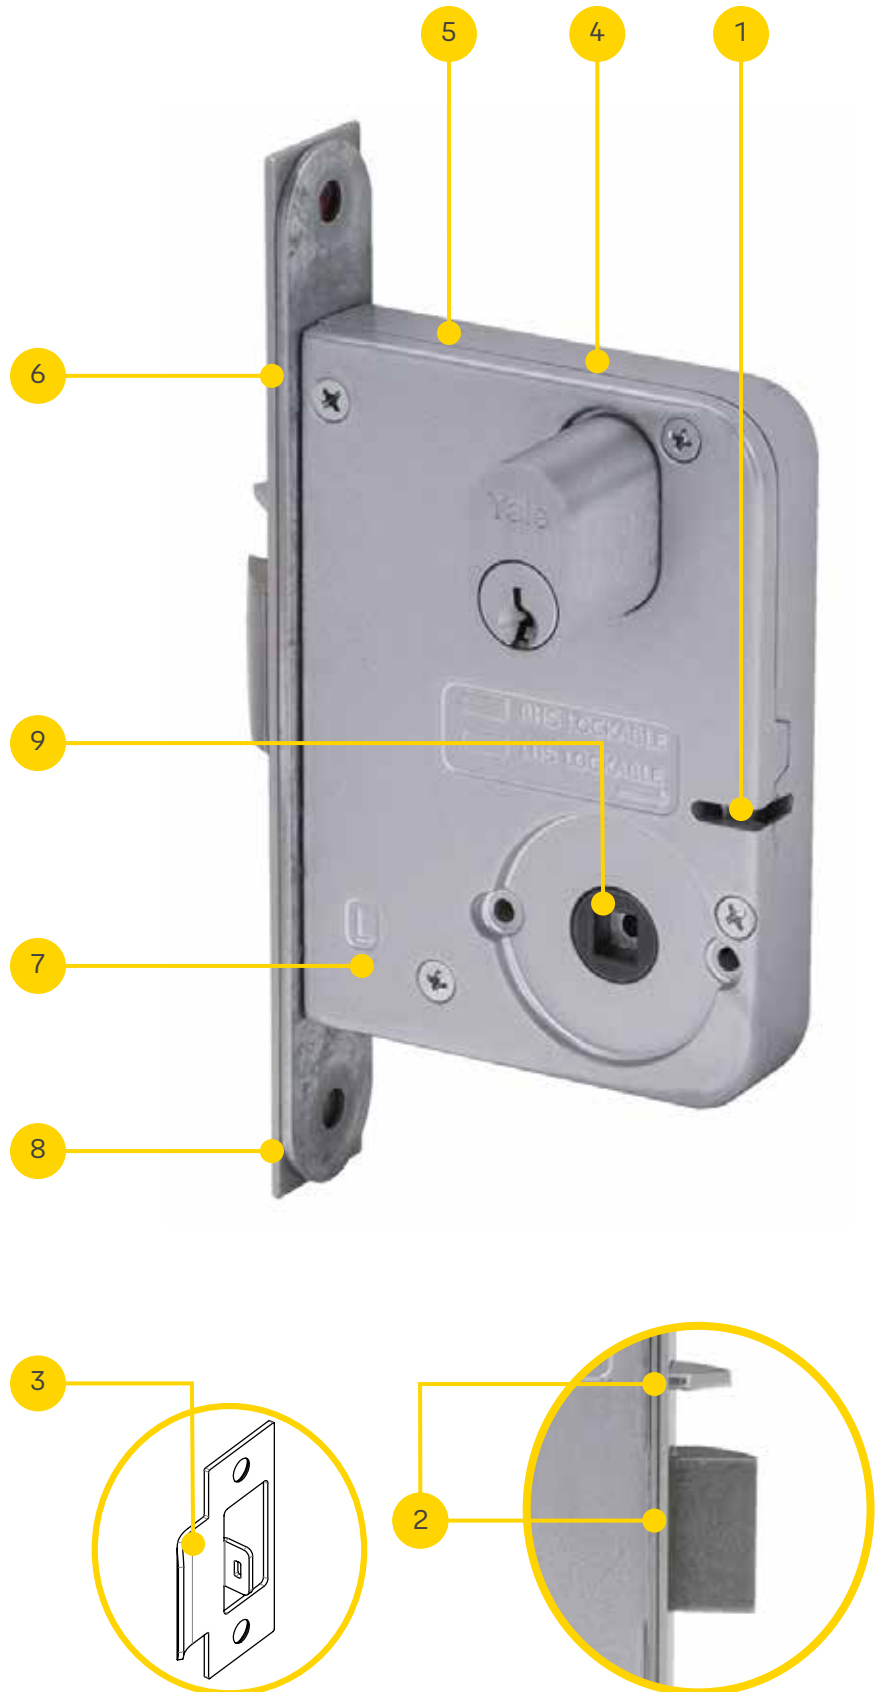

## 6. Cylinder/Adaptor Retention

"Slip Pin" Cylinder/Adaptor fixing method, which allows attachment to the case by inserting a non-threaded cylindrical pin through the front of the lock case.

## 7. Case Assembly

High purity zinc alloy case and backplate.

## 8. Faceplate

Square end stainless steel faceplate supplied.

## 9. Hubs

Industry standard 7.6mm square hubs (spindles supplied with door furniture).