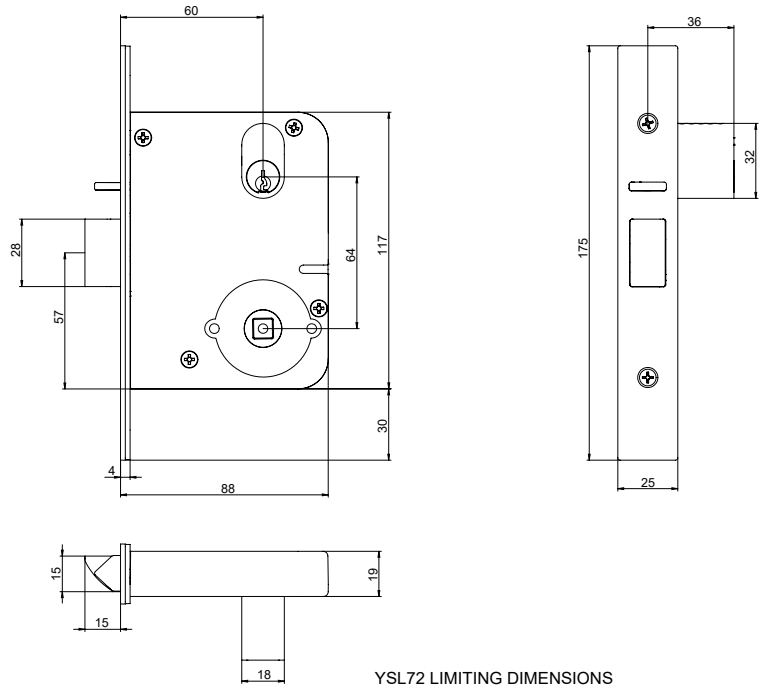

Simplicity® Series Mortice Lock

Product Details

Backset	60mm
Furniture	Compatible with Simplicity Series Rose Door Furniture
Latch	Deadlatch only
Finishes	Stainless Steel (SS)

YSL72 LIMITING DIMENSIONS