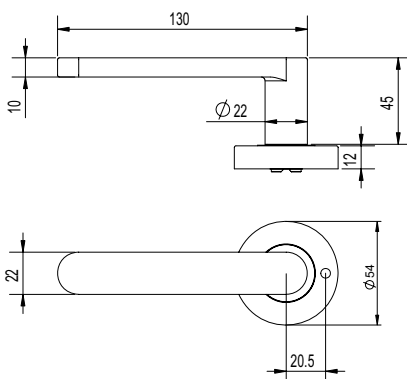

## Lever 1 - Privacy Black

**Part Number** YSH2/S1BLK

**Length** 127mm

**Projection** 53mm

Disabled Accessible  
AS1428.1 Compliant

## Lever 3 - Passage/Mortice Black

**Part Number** YSH1/S3NLBLK

**Length** 130mm

**Projection** 57mm

## Lever 3 - Privacy Black

**Part Number** YSH2/S3BLK

**Length** 130mm

**Projection** 57mm