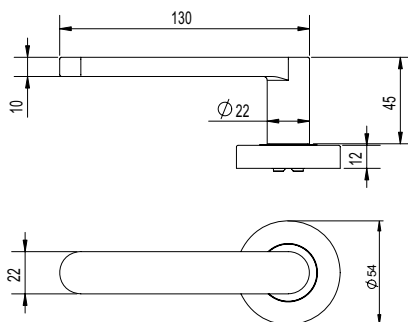

Simplicity® Series Leversets

Lever 3 - Passage/Mortice

Part Number YSH1/S3NLSS

Length 130mm

Projection 57mm