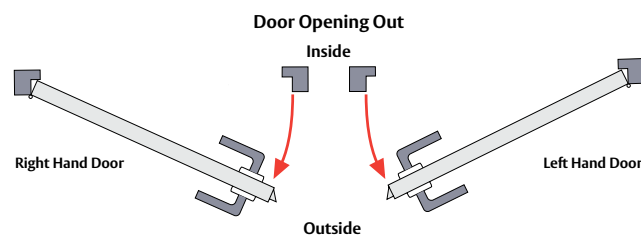

Simplicity® Series Mortice Lock Accessories

Cylinders

X Cam cylinder
(Sold separately)

W Cam cylinder
(Sold separately)

Adaptors

Standard turn adaptor
(supplied as standard with lock)

Anti-lockout to suit Right Hand door
(sold separately as SPYSL72-ALR)

Anti-lockout to suit Left Hand door
(sold separately as SPYSL72-ALL)

Other Accessories

For extended strikes, rebate kits and extended spindles, please refer to ASSA ABLOY's Lockwood commercial mortice lock accessories, as these parts can be used with the Simplicity mortice lock.