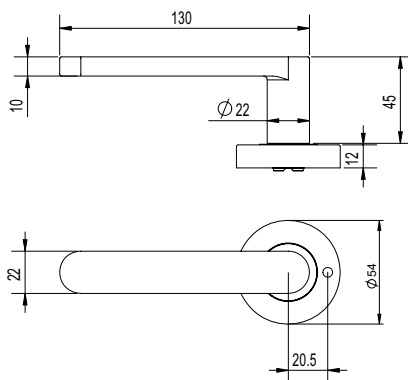

## Lever 3 - Passage/Mortice

**Part Number** YSH1/S3NLSS

**Length** 130mm

**Projection** 57mm

## Lever 3 - Privacy

**Part Number** YSH2/S3SSS

**Length** 130mm

**Projection** 57mm