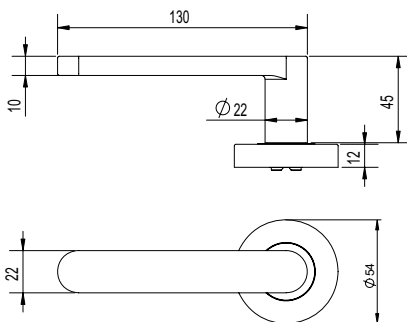

Lever 3 - Passage/Mortice Black

Part Number YSH1/S3NLBLK

Length 130mm

Projection 57mm