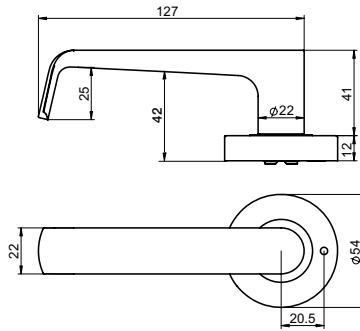

## Dimensions

Lever Rose has a 54mm diameter x 12mm.

## Lever 1 - Passage/Mortice

**Part Number** YSH1/S1NLSS

**Length** 127mm

**Projection** 53mm

Disabled Accessible  
AS1428.1 Compliant

## Lever 1 - Privacy

**Part Number** YSH2/S1SS

**Length** 127mm

**Projection** 53mm

Disabled Accessible  
AS1428.1 Compliant

## Lever 2 - Privacy

**Part Number** YSH2/S2SS

**Length** 140mm

**Projection** 60mm

Disabled Accessible  
AS1428.1 Compliant