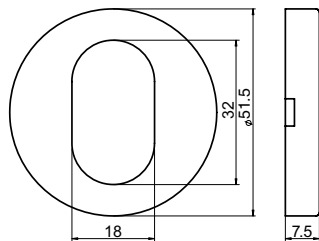

Simplicity® Series Door Escutcheons

Oval Cylinder Escutcheon

Part Number YSH6SS

Diameter 51.5mm

Depth 7.5mm