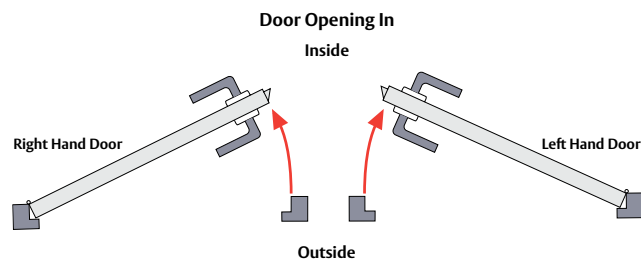

Simplicity® Series Mortice Lock Accessories

Cylinders

X Cam cylinder
(Sold separately)

W Cam cylinder
(Sold separately)

Adaptors

Standard turn adaptor
(supplied as standard with lock)

Anti-lockout to suit Right Hand door
(sold separately as SPYSL72-ALR)

Anti-lockout to suit Left Hand door
(sold separately as SPYSL72-ALL)

Other Accessories

For extended strikes, rebate kits and extended spindles, please refer to ASSA ABLOY's Lockwood commercial mortice lock accessories, as these parts can be used with the Simplicity mortice lock.