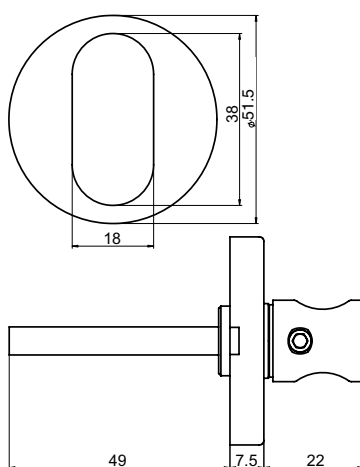

Standard Turnknob Escutcheon Black

Part Number	YSH7BLK
Diameter	51.5mm
Depth	29.5mm