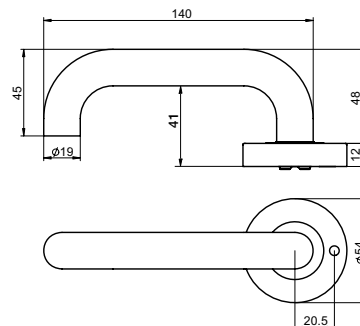

## Dimensions

Lever Rose has a 54mm diameter x 12mm.

## Lever 2 - Passage/Mortice

**Part Number** YSH1/S2NLSS

**Length** 140mm

**Projection** 60mm

Disabled Accessible  
AS1428.1 Compliant

## Lever 2 - Privacy

**Part Number** YSH2/S2SS

**Length** 140mm

**Projection** 60mm

Disabled Accessible  
AS1428.1 Compliant