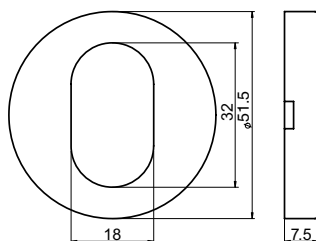

Simplicity® Series Door Escutcheons

Oval Cylinder Escutcheon Black

Part Number	YSH6BLK
Diameter	51.5mm
Depth	7.5mm