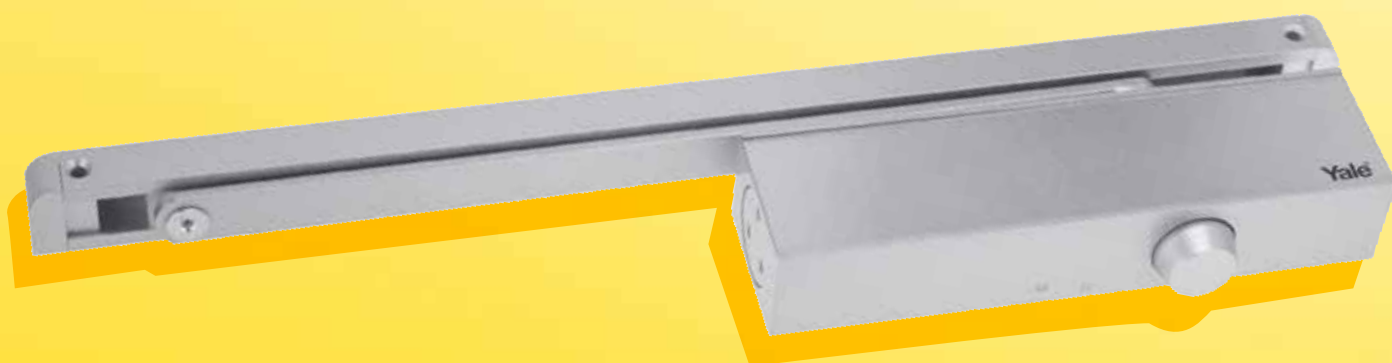

Simplicity® Series Door Closer

The Yale Simplicity Door Closer compliments the entire Yale Simplicity suite in offering an appealing design aesthetic as well as providing for the unassuming functionality that is expected in a fire rated door closer.

Application

- Ideally suitable for multi-residential projects and supplied only with the Yale Simplicity Kit inclusive of Mortice Lock and door furniture.
- Pull side installation only
- Suitable for doors up to 950mm in width
- 60kg maximum door weight

Functionality

- Backcheck as standard
- Independent 2 Stage Valve Adjustment

Materials

Aluminum cast body, high quality steel internal componentry, aluminum slide rail assembly.

Standards

CE Certified Size EN3 (Pull Side Only)

Fire Rated

The Yale Simplicity Door Closer has been successfully tested up to 2 hours on fire door assemblies (depending on type of doorset) in accordance with Australian Standard AS1905.1:2015, Fire Resistant Doorsets.

Please check with your fire door manufacturer for compliance requirements.

Spare Parts

Spare Components	Part Number
Door Closer Cover	YSDC-171SIL
Slide Rail Assembly	YSDC-193SIL
Accessory Packet	YSDC-ACPAC
Slide Block	YSDC-SB