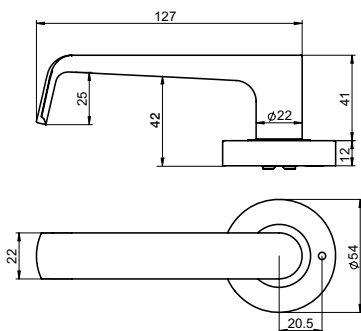

## Lever 1 - Passage/Mortice Black

**Part Number** YSH1/S1NLBLK

**Length** 127mm

**Projection** 53mm

Disabled Accessible  
AS1428.1 Compliant

## Lever 1 - Privacy Black

**Part Number** YSH2/S1BLK

**Length** 127mm

**Projection** 53mm

Disabled Accessible  
AS1428.1 Compliant

## Lever 3 - Passage/Mortice Black

**Part Number** YSH1/S3NLBLK

**Length** 130mm

**Projection** 57mm

## Lever 3 - Privacy Black

**Part Number** YSH2/S3BLK

**Length** 130mm

**Projection** 57mm