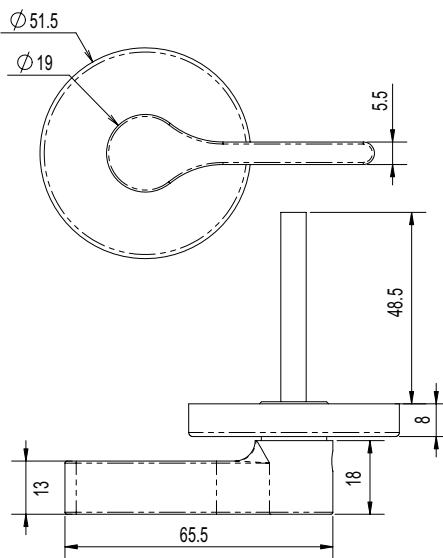

## Oval Cylinder Escutcheon

**Part Number** YSH6SS

**Diameter** 51.5mm

**Depth** 7.5mm

## Standard Turnknob Escutcheon

**Part Number** YSH7SS

**Diameter** 51.5mm

**Depth** 29.5mm

## Privacy Indicating Emergency Turn Escutcheon

**Part Number** YSH8PSS

**Diameter** 51.5mm

**Depth** 8mm

## Disabled Accessible Turn Escutcheon

**Part Number** YSH9SS

**Diameter** 51.5mm

**Depth** 8mm

Disabled Accessible  
AS1428.1 Compliant