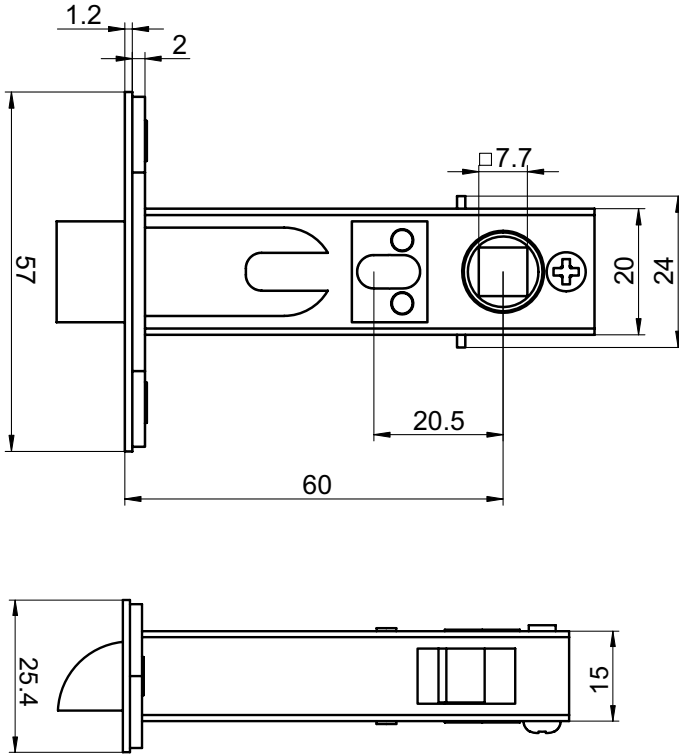

Simplicity® Series Leverset Accessories

Ordering Procedure

Description	Part Number
Passage Latch	YSH1LATCH
Passage Latch Black	YSH1LATCHBLK

Passage Latch is supplied with mounting wood screws, T striker and strike box.

Passage Latch is not fire rated.

Simplicity Series Lever-set Accessories

Spare Components	Description	Part Number
Handle-set Accessory Pack	Includes: • Through Fix Screws (Pair) • Hex Inserts (Pair) • Spindle Springs (Pair) • Spindles (Pair) • Mounting Woodscrews X 4 • Allen Key	YSH-ACPAC
Passage Trim Pack	Yale Simplicity Passage Rose	YSH1-TRIM
Passage Trim Pack - Black	Trim - 2 Pack	YSH1-BLK
Privacy Trim Pack	Yale Simplicity Privacy Rose	YSH2-TRIM
Privacy Trim Pack - Black	Trim - 2 Pack	YSH2-TRIMBLK
Oval Cylinder	Yale Simplicity Oval Cylinder	YSH6-TRIM
Escutcheon Trim	Escutcheon Trim X 1	YSH6-TRIMBLK
Oval Cylinder		
Escutcheon Trim - Black		
Privacy Pin Pack	Yale Simplicity Privacy	YSH-PRIVPIN
Privacy Pin Pack - Black	Pin - 10 PACK	YSH-PRIVPINBLK