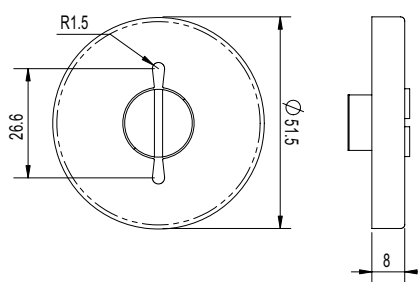

Privacy Indicating Emergency Turn Escutcheon Black

Part Number	YSH8PBLK
Diameter	51.5mm
Depth	8mm