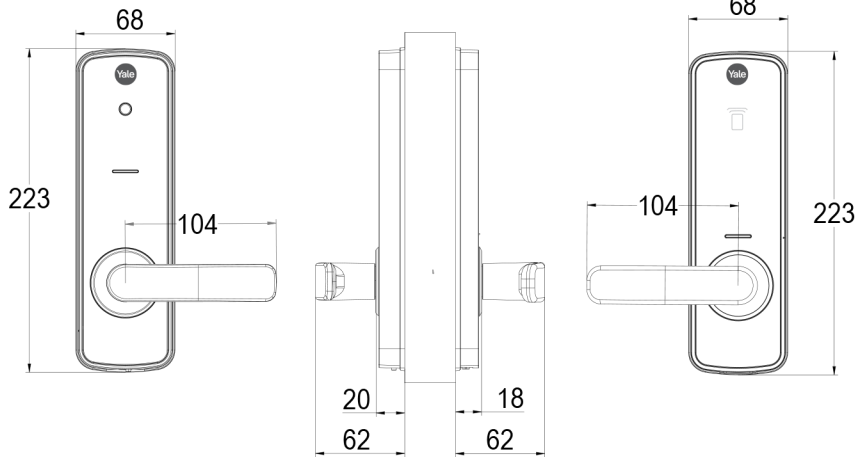

Unity Entrance Lock

Features & Specifications

- Digital deadlocking
- Certified to SL8 (Security) & to D8 (Durability) Australian Lock Standard (AS4145.2:2008)
- Certified to BAL-40 Bushfire Level (AS1530.8.1-2007)
- Fits standard doors 35mm- 60mm thick
- 60-70mm backset latch compatible
- Total control via App
- Auto unlock
- Tailor user access
- Lock alert
- 24/7 Lock Activity trails
- Door Position Sensor
- 100% keyfree

Finishes

Display Pack

Description	Part Number
Yale Unity Entrance Lock	Silver: YUR/DEL/1/SIL Matt Black: YUR/DEL/1/MBK

Trade Packs

Yale Unity Entrance Lock with Connect Plus Wi-Fi Bridge	Silver: YUR/DEL/PBDG/SIL Matt Black: YUR/DEL/PBDG/MBK
Yale Unity Entrance Lock Silver with Smart Keypad	YUR/DEL/KP/SIL
Yale Unity Entrance Lock with Connect Plus Wi-Fi Bridge and Smart Keypad	Silver: YUR/DEL/PKIT/SIL Matt Black: YUR/DEL/PKIT/MBK
Yale Contactless Key Tag	YDKEYTAG
Yale Unity Installation Template	YUR/TEMPLATE
Yale Unity Nexion Retrofit Kit	YUR/NX/KIT
Yale 530 Series Tubular Deadlatch 70mm Backset Satin Chrome	Y530-222SC

Technical Specifications

Australian Standard	AS4145.2:2008, SL8 Security, D8 Durability, AS1530.8.1-2007 and BAL-40 Bush Fire Level
Compliance	Regulatory Compliance Mark (RCM) for Australia and New Zealand
Lock Type	530 Latch
Door Thickness	35-60mm
Backset	60-70mm backset (70mm latch sold separately – Y530-222SC)
Finish	Silver/Matt Black powdercoat with black nylon
RFID	2 x Contactless Key Tags
Power	4 x AA Alkaline batteries
Battery Life on lock	approximately 12 months
Low Battery Warning	20%
Volume Settings	Off, Low, High
Operating Temperature	-25-70°C
Humidity	0-95%
IP Rating	IP54
Use	Entry doors. Not for use on doors where the internal escutcheon is exposed to outside elements. Eg: Outdoor gate