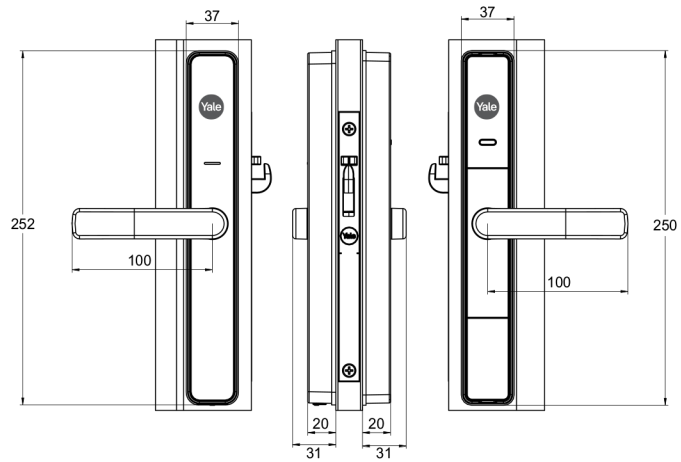

Unity Security Screen Door Lock

Features & Specifications

- Digital deadlocking
- Certified to SL6 (Security) and D7 (Durability) Australian Lock Standard (AS4145.2.2008)
- Fits industry-standard doors
- Total Control via Yale Home App
- Auto Unlock
- Tailor user access
- Lock alert
- 24/7 Lock Activity Trails
- Door position sensor
- 100% keyfree
- Support for 3 point locking including lift to engage

Finishes

- Silver
- Matt Black

Technical Specifications

Australian Standard	AS4145.2.2008 SL6 Security D7 Durability
Compliance	Regulatory Compliance Mark (RCM) for Australia and New Zealand
Locking Type	Single point Zinc diecast screen door mortice and locking furniture. Self latching with stainless steel hook deadbolt for improved security performance. Additional 3 point locking kit with hook bolts* actuators for premium security.
Door Thickness	18-25mm
Door Preparation	Fits industry standard cut outs/door preparation
Retrofits	Retrofits Lockwood 8654, Whitco Tasman Mk2 & Yale Quattro Screen Door Locks
Handing	Suits left or right hand opening doors
Finish	Silver/matt Black powdercoat with black nylon with Stainless steel front end plates
RFID	2 x Contactless Key Tags
IP Rating	IP55
Operating Temperature	-25-70°C
Humidity	0-90%
Power	4 x AA Alkaline batteries
Battery Life on lock	Approximately 12 months
Low Battery Warning	20%
Volume Settings	Mute, Low, High
Use	Security Screen Doors, not for use where internal escutcheon is directly exposed to outside elements e.g. an outdoor gate.

* Projection bolt 3 point locking kit is not suitable with Yale Smart Screen door lock. Please ensure you have 8654 Hook Bolt 3 point locking kit available.

For customers who plan to retrofit using the projection bolt, some modification to the door frame and strike may be required when you install the 8654 Hook Bolt 3 point locking kit.