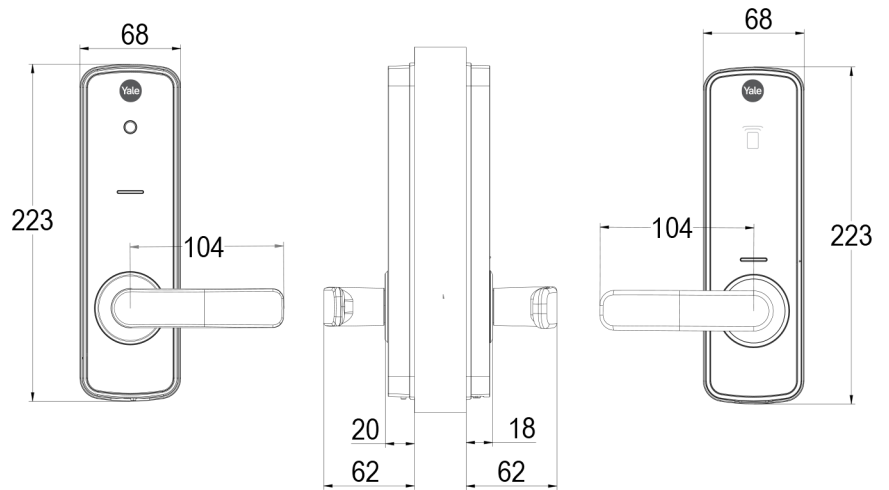

NOTE: Yale Unity Nexion Retrofit Kit not suitable for use on fire door applications.

Unity Entrance Lock

Exterior

Interior

Features & Specifications

- Digital deadlocking
- Certified to SL8 (Security) & to D8 (Durability) Australian Lock Standard (AS4145.2:2008)
- Certified to BAL-40 Bushfire Level (AS1530.8.1-2007)
- Fits standard doors 35mm- 60mm thick
- 60-70mm backset latch compatible
- Total control via App
- Auto unlock
- Tailor user access
- Lock alert
- 24/7 Lock Activity trails
- Door Position Sensor
- 100% keyfree