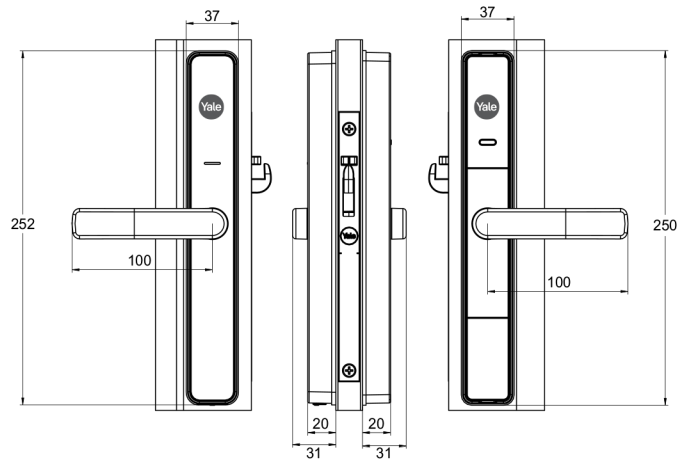

# Unity Security Screen Door Lock

## Technical Specifications

Australian Standard	AS4145.2.2008 SL6 Security D7 Durability
Compliance	Regulatory Compliance Mark (RCM) for Australia and New Zealand
Locking Type	Single point Zinc diecast screen door mortice and locking furniture. Self latching with stainless steel hook deadbolt for improved security performance. Additional 3 point locking kit with hook bolts* actuators for premium security.
Door Thickness	18-25mm
Door Preparation	Fits industry standard cut outs/door preparation
Retrofits	Retrofits Lockwood 8654, Whitco Tasman Mk2 & Yale Quattro Screen Door Locks
Handing	Suits left or right hand opening doors
Finish	Silver/matt Black powdercoat with black nylon with Stainless steel front end plates
RFID	2 x Contactless Key Tags
IP Rating	IP55
Operating Temperature	-25-70°C
Humidity	0-90%
Power	4 x AA Alkaline batteries
Battery Life on lock	Approximately 12 months
Low Battery Warning	20%
Volume Settings	Mute, Low, High
Use	Security Screen Doors, not for use where internal escutcheon is directly exposed to outside elements e.g. an outdoor gate.