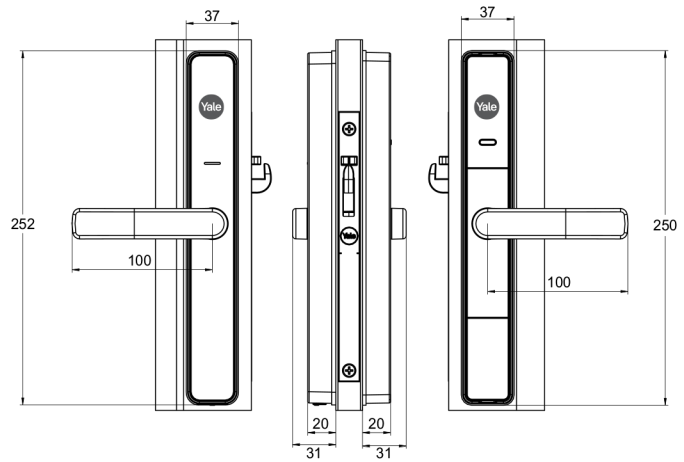

Unity Security Screen Door Lock

Features & Specifications

- Digital deadlocking
- Certified to SL6 (Security) and D7 (Durability) Australian Lock Standard (AS4145.2.2008)
- Fits industry-standard doors
- Total Control via Yale Home App
- Auto Unlock
- Tailor user access
- Lock alert
- 24/7 Lock Activity Trails
- Door position sensor
- 100% keyfree
- Support for 3 point locking including lift to engage

Finishes

- Silver
- Matt Black

Technical Specifications

| | |
|-----------------------|--|
| Australian Standard | AS4145.2.2008 SL6 Security D7 Durability |
| Compliance | Regulatory Compliance Mark (RCM) for Australia and New Zealand |
| Locking Type | Single point Zinc diecast screen door mortice and locking furniture. Self latching with stainless steel hook deadbolt for improved security performance. Additional 3 point locking kit with hook bolts* actuators for premium security. |
| Door Thickness | 18-25mm |
| Door Preparation | Fits industry standard cut outs/door preparation |
| Retrofits | Retrofits Lockwood 8654, Whitco Tasman Mk2 & Yale Quattro Screen Door Locks |
| Handing | Suits left or right hand opening doors |
| Finish | Silver/matt Black powdercoat with black nylon with Stainless steel front end plates |
| RFID | 2 x Contactless Key Tags |
| IP Rating | IP55 |
| Operating Temperature | -25-70°C |
| Humidity | 0-90% |
| Power | 4 x AA Alkaline batteries |
| Battery Life on lock | Approximately 12 months |
| Low Battery Warning | 20% |
| Volume Settings | Mute, Low, High |
| Use | Security Screen Doors, not for use where internal escutcheon is directly exposed to outside elements e.g. an outdoor gate. |