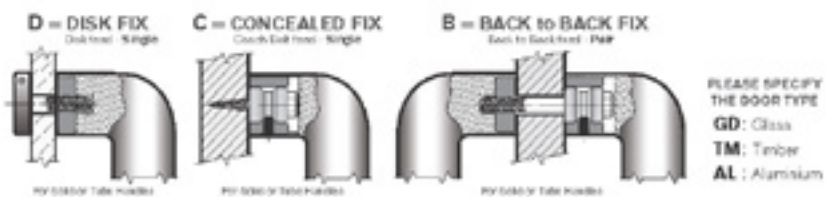

CODE	SECTION	PROJECTION	LENGTH	CTC
BAH-209/A	10	50	145	45
BAH-209/B	10	50	200	100
BAH-209/C	10	50	250	150
BAH-209/D	10	50	300	200

FINISHES	
Standard:	SSS/PSS
Options:	Powdercoat Dulux
Electroplate:	SBN ORB BN CO

*Special sizes available upon request

How to specify

	PRODUCT CODE	LENGTH	FINISH	FIXING	DOOR TYPE
Example:	BAH-111/A	300mm	SSS	B	GD

Stainless Steel 1/2 Moon Handle