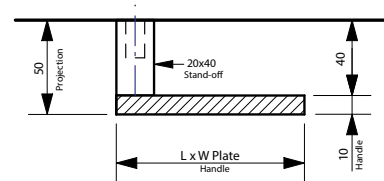

CODE	SECTION	PROJECTION	LENGTH	CTC
BAH-209/A	10	50	145	45
BAH-209/B	10	50	200	100
BAH-209/C	10	50	250	150
BAH-209/D	10	50	300	200

FINISHES	
Standard:	SSS/PSS
Options:	Powdercoat Dulux
Electroplate:	SBN ORB BN CO

*Special sizes available upon request

How to specify

	PRODUCT CODE	LENGTH	FINISH	FIXING	DOOR TYPE
Example:	BAH-111/A	300mm	SSS	B	GD

Stainless Steel 1/2 Moon Handle