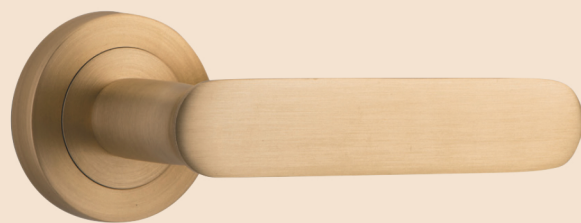

Style and function were carefully considered in the design of the Bronte lever. Contemporary in form, the Bronte features defined edges and a distinct oval shape, gently rounded back to ensure the lever is soft and inviting to the touch.

All Bronte levers have been successfully fire rated to 2 hours to meet the requirements of the Australian Standard (AS1530.4:2014).

The Como lever can be purchased as a passage, privacy or entrance kit, which includes all components required for your door to function.

For more details contact a member of our sales team.