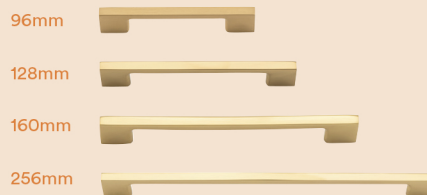

The Cali cabinet pull's minimalist design and slimline edge gives it a refined aesthetic that blends perfectly into contemporary settings. Its sleek lines make it an elegant addition to any space.

Cali cabinet pulls are available in four sizes with optional matching backplates.

Available Finishes:

Matt Black

Polished Brass

Polished Chrome

Brushed Brass

Brushed Chrome

Signature Brass

Satin Nickel

Pull Lengths All measurements are Centre-to-Centre (CTC)

Backplate Length All measurements are Backplate Length (BP)

Created for life.

@iver_life
#createdforlife