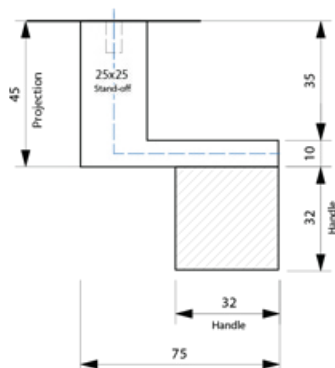

CODE	SECTION	PROJECTION	LENGTH	CTC
BAH-212/A	32 x 32	77	400	200
BAH-212/B	32 x 32	77	500	300
BAH-212/C	32 x 32	77	600	400
BAH-212/D	32 x 32	77	700	500
BAH-212/E	32 x 32	77	800	600
BAH-212/F	32 x 32	77	900	700
BAH-212/G	32 x 32	77	1000	800
BAH-212/H	32 x 32	77	1100	900
BAH-212/I	32 x 32	77	1200	1000
BAH-212/J	32 x 32	77	1300	1100
BAH-212/K	32 x 32	77	1400	1200
BAH-212/L	32 x 32	77	1500	1300
BAH-212/M	32 x 32	77	1600	1400
BAH-212/N	32 x 32	77	1700	1500
BAH-212/O	32 x 32	77	1800	1600
BAH-212/P	32 x 32	77	1900	1700
BAH-212/Q	32 x 32	77	2000	1800
BAH-212/R	32 x 32	77	2100	1900
BAH-212/S	32 x 32	77	2200	2000
BAH-212/T	32 x 32	77	2300	2100
BAH-212/U	32 x 32	77	2400	2200

FINISHES

Standard:	SSS/PSS
Options:	Powdercoat Dulux
Electroplate:	SBN ORB BN CO

- Special sizes available upon request
- Measurements in **bold** indicate that handles require intermediate fixing
- Standard Timber: Tasmanian Oak. Other species available: American White Oak, Spotted Gum, Blackbutt, Hoop Pine, PNG Rosewood, Tallowwood, Jarrah

How to specify

	PRODUCT CODE	DIA	FINISH	FIXING	DOOR TYPE
Example:	BAH-206/A	32mm	SSS	B	GD

D = DISK FIX
Disk fixed - Single

For Solid or Tube Handles

C = CONCEALED FIX
Coach Bolt fixed - Single

For Solid or Tube Handles

B = BACK to BACK FIX
Back to Back fixed - Pair

For Solid or Tube Handles

PLEASE SPECIFY THE DOOR TYPE

GD: Glass

TM: Timber

AL: Aluminium