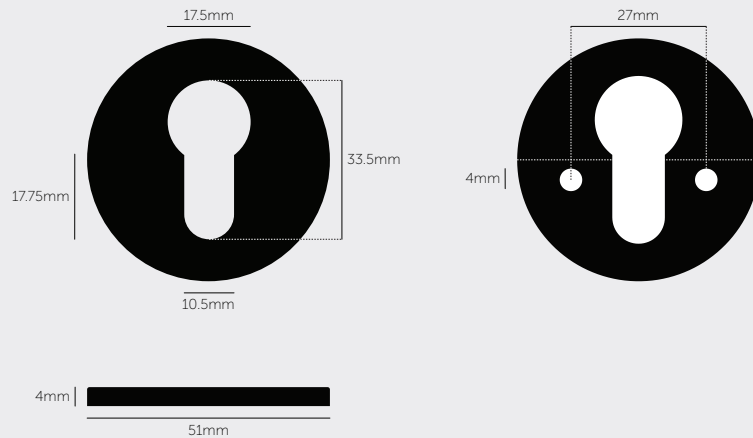

BUSTER+PUNCH

LONDON

[product.

ESCUTCHEON PLATE / EURO

[profile. **EURO.**]

[cc-distance. **27MM AND 35MM.**]

[diameter. **51MM.**]

[range. **DOOR HARDWARE.**]

[type. **ESCUTCHEON PLATE / EURO / 27MM.**]

[info. **MEASUREMENTS.**]

[info. **SPECIFICATIONS.**]

A pair of solid metal traditional profile escutcheon plates, 27mm* centre distance. Suitable for interior doors only.

Fixing method: Bolt-through

Door thickness: 35-54 mm thick

Rose: 51 mm diameter rose, push fit

Projection: 4 mm

[info. **FINISH & SKU NUMBERS.**]

[finish.]

[SWE.]

 Steel	SW-CYL-27-ST-A
 Brass	SW-CYL-27-BR-A
 Smoked Bronze	SW-CYL-27-SM-A
 Gun Metal	SES-351879
 Welders Black	SES-591878
 Black	SW-CYL-27-BL-A

Screw fittings

[please. **NOTE.**]

*This number indicates the cc millimeter measurement for the screw holes that are used to fit the round plate to the door. 35 mm is standard for UK and some parts of Europe.