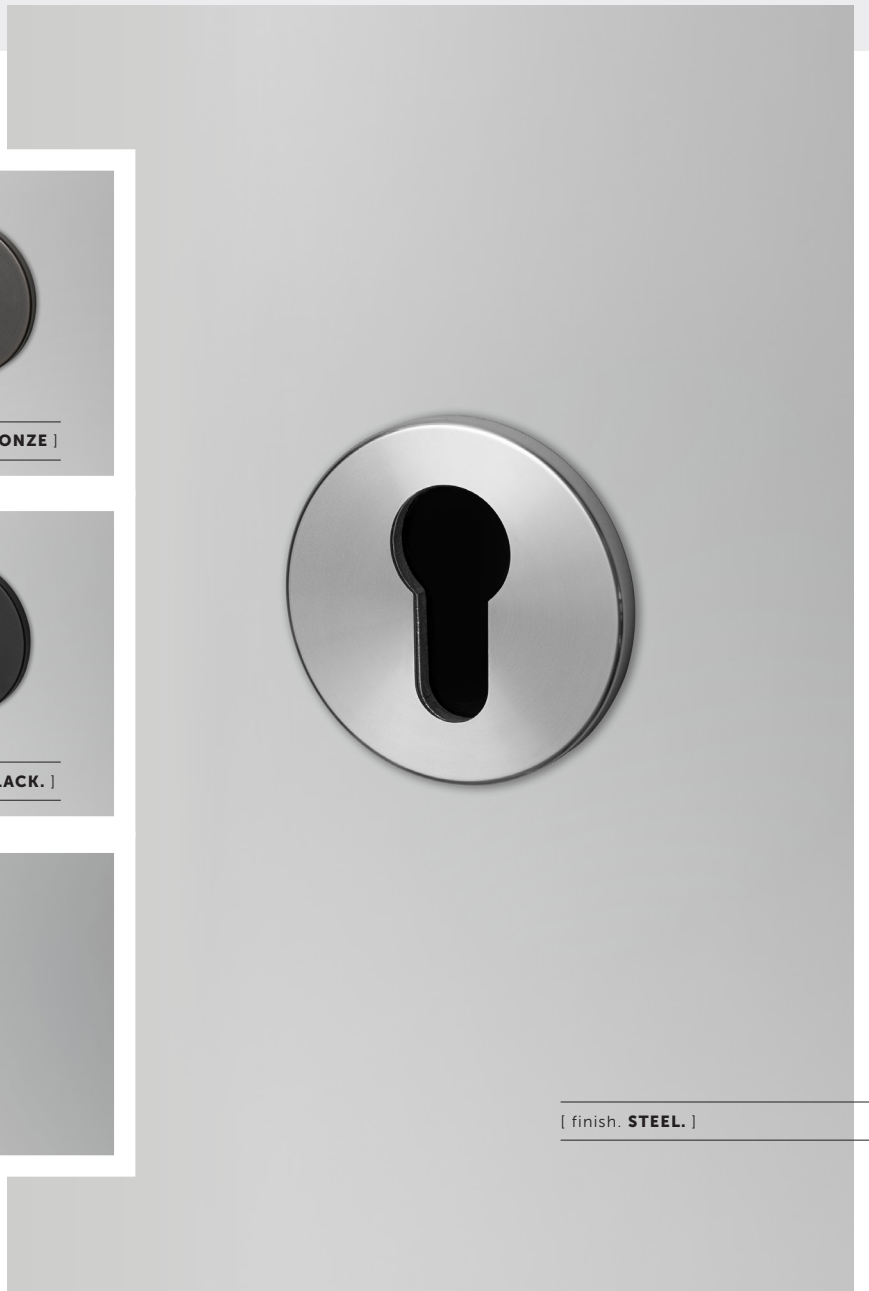

BUSTER+PUNCH

LONDON

[product.

ESCUTCHEON PLATE / EURO

[profile. **EURO.**]

[cc-distance. **27MM AND 35MM.**]

[diameter. **51MM.**]

[range. **DOOR HARDWARE.**]

A euro cylinder plate made from solid spun metal. Works great on all internal doors and can be teamed up with our matching door handles and door knobs. Available in six metal finishes: steel, brass, smoked bronze, gun metal, welders black and black.

[type. **ESCUTCHEON PLATE / EURO / 27MM.**]

[info. **MEASUREMENTS.**]

[info. **SPECIFICATIONS.**]

A pair of solid metal traditional profile escutcheon plates, 27mm* centre distance. Suitable for interior doors only.