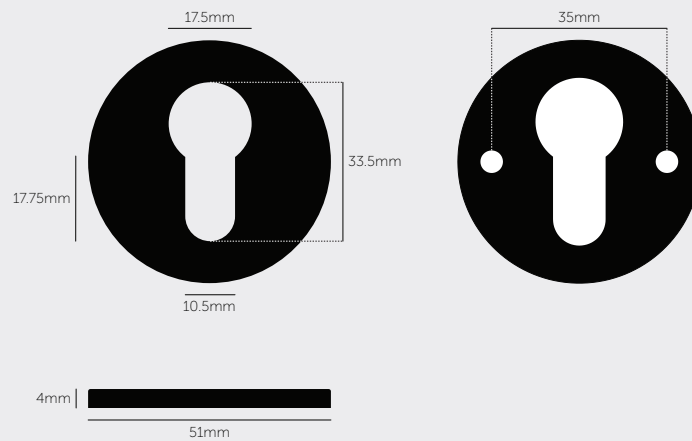

[type. **ESCUTCHEON PLATE / EURO / 27MM.**]

[info. **MEASUREMENTS.**]

[info. **SPECIFICATIONS.**]

A pair of solid metal traditional profile escutcheon plates, 27mm* centre distance. Suitable for interior doors only.

Fixing method: Bolt-through

Door thickness: 35-54 mm thick

Rose: 51 mm diameter rose, push fit

Projection: 4 mm

[info. **FINISH & SKU NUMBERS.**]

[finish.]

[SWE.]

 Steel	SW-CYL-27-ST-A
 Brass	SW-CYL-27-BR-A
 Smoked Bronze	SW-CYL-27-SM-A
 Gun Metal	SES-351879
 Welders Black	SES-591878
 Black	SW-CYL-27-BL-A

*This number indicates the cc millimeter measurement for the screw holes that are used to fit the round plate to the door. 27 mm is standard for Sweden and most of Scandinavia.

DISCLAIMER: Always consult a trade professional when installing these escutcheon plates. Buster + Punch is not responsible for the usage or feasibility of installation requirements. This product is not suitable for damp or wet environments.

[type. **ESCUTCHEON PLATE / EURO / 35MM.**]

[info. **MEASUREMENTS.**]

[info. **SPECIFICATIONS.**]

A pair of solid metal traditional profile escutcheon plates, 35mm* centre distance. Suitable for interior doors only.