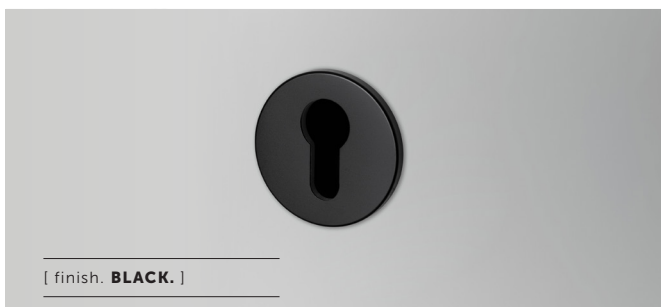

BUSTER+PUNCH

LONDON

[product.

ESCUTCHEON PLATE / EURO

[profile. **EURO.**]

[cc-distance. **27MM AND 35MM.**]

[diameter. **51MM.**]

[range. **DOOR HARDWARE.**]

A euro cylinder plate made from solid spun metal. Works great on all internal doors and can be teamed up with our matching door handles and door knobs. Available in six metal finishes: steel, brass, smoked bronze, gun metal, welders black and black.

[type. **ESCUTCHEON PLATE / EURO / 27MM.**]

[info. **MEASUREMENTS.**]

[info. **SPECIFICATIONS.**]

A pair of solid metal traditional profile escutcheon plates, 27mm* centre distance. Suitable for interior doors only.