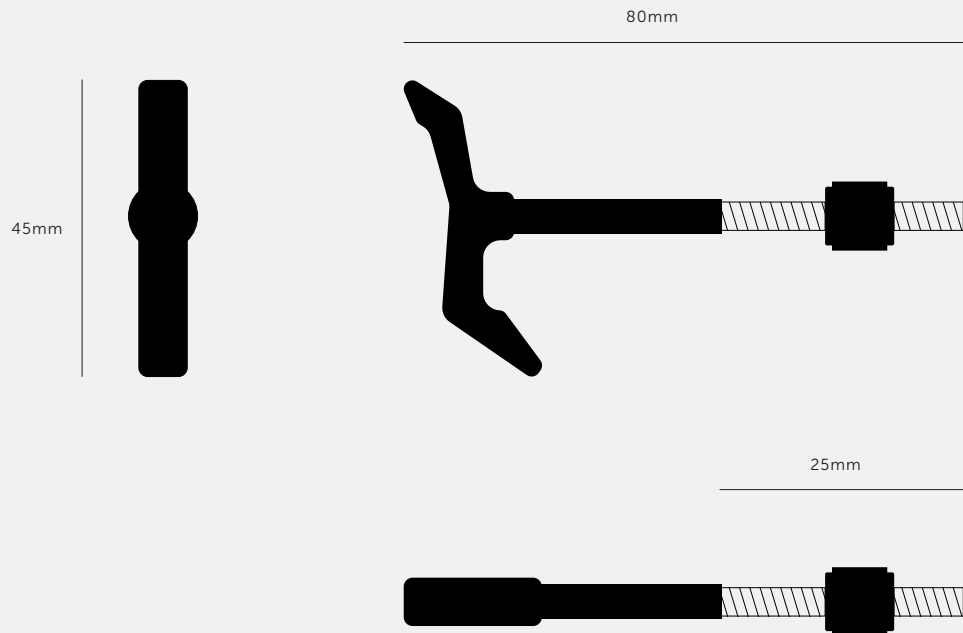

BUSTER+PUNCH

LONDON

[product.]

THE HOOK

[knurl. **CROSS.**]

[range. **HARDWARE.**]

[born. **LONDON.**]

A solid brass, steel or smoked bronze hook. The Hook can be installed into walls or furniture items, for you to literally 'hook-up' the things you love, from kitchen pans and light fittings to coats. The Hook comes with a knurled locking nut. Available in three metal finishes: steel, brass and smoked bronze.

[info. **MEASUREMENTS.**]

[info. **SPECIFICATIONS.**]

1x Hook

Thread: M5

Max weight limit: 5kg

[info. **FINISH & SKU NUMBERS.**]

[finish.]

[UK.]