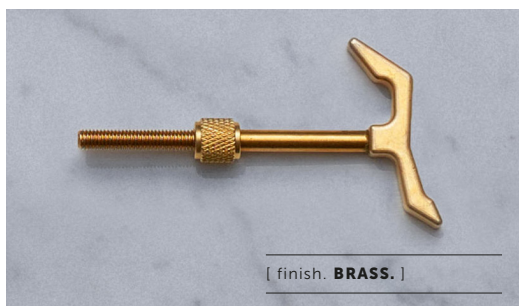

BUSTER+PUNCH

LONDON

[product.]

THE HOOK

[knurl. **CROSS.**]

[range. **HARDWARE.**]

[born. **LONDON.**]

A solid brass, steel or smoked bronze hook. The Hook can be installed into walls or furniture items, for you to literally 'hook-up' the things you love, from kitchen pans and light fittings to coats. The Hook comes with a knurled locking nut. Available in three metal finishes: steel, brass and smoked bronze.

[info. **MEASUREMENTS.**]

[info. **SPECIFICATIONS.**]

1x Hook

Thread: M5

Max weight limit: 5kg

[info. **FINISH & SKU NUMBERS.**]

[finish.]

[UK.]