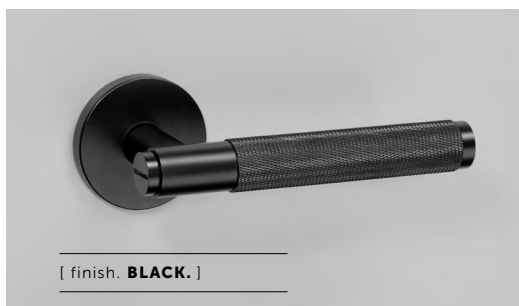

BUSTER+PUNCH

LONDON

[product.]

DOOR HANDLE SET SPRUNG / CROSS

[motion. **LEVER.**]

[type. **SPRUNG.**]

[knurl. **CROSS.**]

[range. **DOOR HARDWARE.**]

A sprung door handle set made from solid metal. A solid bar with diamond-cut knurled detailing, ensuring pleasure with every touch. Works great on internal doors and can be teamed up with our matching door accessories. Available in 4 metal finishes: steel, brass, smoked bronze and black.

*All images are of the 4 mm thick Unsprung Door Handle Rose.

[type. **SPRUNG.**]

[info. **MEASUREMENTS.**]

[info. **SPECIFICATIONS.**]

A pair of solid metal door handles, with an 8 mm thick sprung rose. Please select the sprung door lever handle if your door latch requires assistance to spring the door handle back to the original position. Designed for use with UK (centre distance 38 mm) specific latches. Compatible with either tubular latches or mortise locks. Our door lever handle sets have not been tested using split spindles.

Heavily Sprung Tubular Latch,	GLL-071161 (Steel)
57 mm Backset	GLL-051160 (Brass)
	GLL-021163 (Black)

[please. **NOTE.**]

DISCLAIMER: Always consult a trade professional when installing these door knobs. Buster + Punch is not responsible for the usage or feasibility of installation requirements. This product is not suitable for damp or wet environments. Our door handles are intended for internal use only. Not for commercial use.