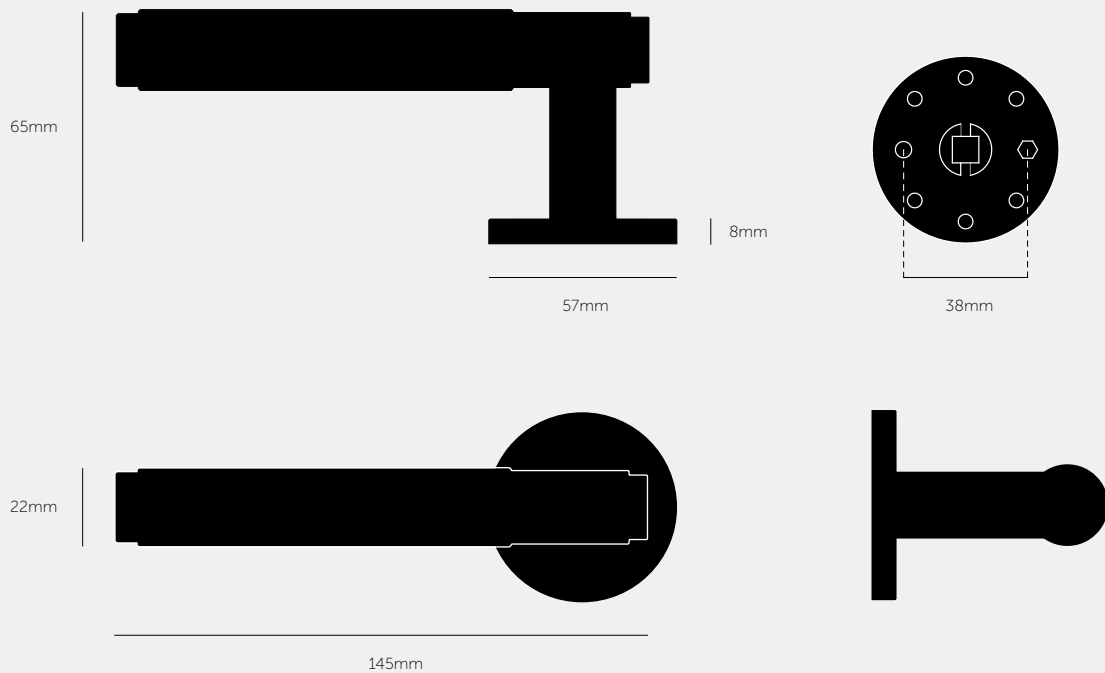

BUSTER+PUNCH

LONDON

[product.]

DOOR HANDLE SET SPRUNG / CROSS

[motion. **LEVER.**]

[type. **SPRUNG.**]

[knurl. **CROSS.**]

[range. **DOOR HARDWARE.**]

A sprung door handle set made from solid metal. A solid bar with diamond-cut knurled detailing, ensuring pleasure with every touch. Works great on internal doors and can be teamed up with our matching door accessories. Available in 4 metal finishes: steel, brass, smoked bronze and black.

*All images are of the 4 mm thick Unsprung Door Handle Rose.

[type. **SPRUNG.**]

[info. **MEASUREMENTS.**]

[info. **SPECIFICATIONS.**]

A pair of solid metal door handles, with an 8 mm thick sprung rose. Please select the sprung door lever handle if your door latch requires assistance to spring the door handle back to the original position. Designed for use with UK (centre distance 38 mm) specific latches. Compatible with either tubular latches or mortise locks. Our door lever handle sets have not been tested using split spindles.

Fits doors of thicknesses: minimum 35mm to maximum 54 mm (with supplied fixings*).

*For thicker doors, longer through bolts and a longer spindle will need to be sourced.

[info. **FINISH & SKU NUMBERS.**]