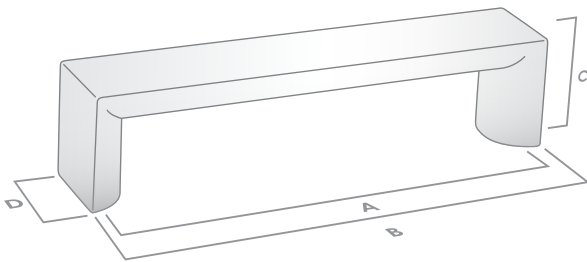

PLANAR 22MM

The Linear Collection

Handle

Code	CTC (A)	Length (B)	Width (D)	Projection (C)	Finish
066.096.10	96mm	106mm	22mm	25mm	Dull Brushed Nickel
066.128.10	128mm	138mm	22mm	25mm	Dull Brushed Nickel
066.160.10	160mm	170mm	22mm	25mm	Dull Brushed Nickel
066.224.10	224mm	234mm	22mm	25mm	Dull Brushed Nickel
066.288.10	288mm	298mm	22mm	25mm	Dull Brushed Nickel

Available Finishes:

Dull Brushed Nickel