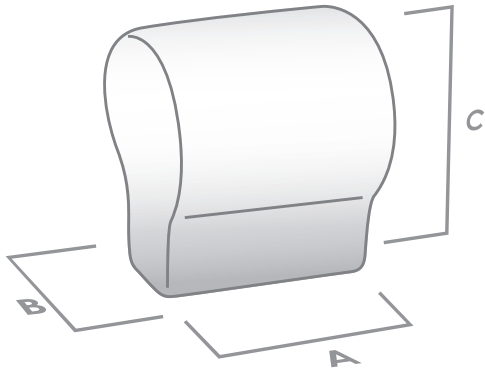

TERRACE

THE STATEMENT COLLECTION

TERRACE HANDLE

FINISH	CODE	HC	L	W/D	P/H
Matt Black	170.160.04	160mm	168mm	18mm	29mm
Brushed Nickel	170.160.05	160mm	168mm	18mm	29mm
Bright Chrome	170.160.06	160mm	168mm	18mm	29mm
Bright Copper	170.160.30	160mm	168mm	18mm	29mm
Antique Copper	170.160.31	160mm	168mm	18mm	29mm
Brushed Brass	170.160.35	160mm	168mm	18mm	29mm
Matt Black	170.224.04	224mm	232mm	18mm	29mm
Brushed Nickel	170.224.05	224mm	232mm	18mm	29mm
Bright Chrome	170.224.06	224mm	232mm	18mm	29mm
Bright Copper	170.224.30	224mm	232mm	18mm	29mm
Antique Copper	170.224.31	224mm	232mm	18mm	29mm
Brushed Brass	170.224.35	224mm	232mm	18mm	29mm
Matt Black	170.320.04	320mm	328mm	18mm	29mm
Brushed Nickel	170.320.05	320mm	328mm	18mm	29mm
Bright Chrome	170.320.06	320mm	328mm	18mm	29mm
Bright Copper	170.320.30	320mm	328mm	18mm	29mm
Antique Copper	170.320.31	320mm	328mm	18mm	29mm
Antique Copper	170.320.35	320mm	328mm	18mm	29mm

HC Hole Centres (A)
 L Overall Length (B)
 W/D Width or Diameter (D)
 P/H Projection or Height (C)

AVAILABLE FINISHES:

Matt Black

Brushed Nickel

Bright Chrome

Bright Copper

Antique Copper

Brushed Brass

TERRACE

THE STATEMENT COLLECTION

TERRACE KNOB

FINISH	CODE	HC	L	W/D	P/H
Matt Black	170.019.04	-	19mm	19mm	21mm
Brushed Nickel	170.019.05	-	19mm	19mm	21mm
Bright Chrome	170.019.06	-	19mm	19mm	21mm
Bright Copper	170.019.30	-	19mm	19mm	21mm
Antique Copper	170.019.31	-	19mm	19mm	21mm
Brushed Brass	170.019.35	-	19mm	19mm	21mm