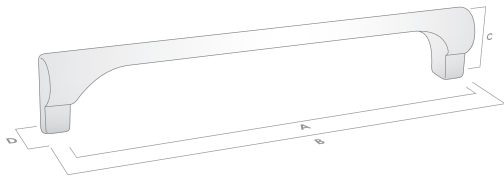

TERRACE

THE STATEMENT COLLECTION

TERRACE HANDLE

FINISH	CODE	HC	L	W/D	P/H
Matt Black	170.160.04	160mm	168mm	18mm	29mm
Brushed Nickel	170.160.05	160mm	168mm	18mm	29mm
Bright Chrome	170.160.06	160mm	168mm	18mm	29mm
Bright Copper	170.160.30	160mm	168mm	18mm	29mm
Antique Copper	170.160.31	160mm	168mm	18mm	29mm
Brushed Brass	170.160.35	160mm	168mm	18mm	29mm
Matt Black	170.224.04	224mm	232mm	18mm	29mm
Brushed Nickel	170.224.05	224mm	232mm	18mm	29mm
Bright Chrome	170.224.06	224mm	232mm	18mm	29mm
Bright Copper	170.224.30	224mm	232mm	18mm	29mm
Antique Copper	170.224.31	224mm	232mm	18mm	29mm
Brushed Brass	170.224.35	224mm	232mm	18mm	29mm
Matt Black	170.320.04	320mm	328mm	18mm	29mm
Brushed Nickel	170.320.05	320mm	328mm	18mm	29mm
Bright Chrome	170.320.06	320mm	328mm	18mm	29mm
Bright Copper	170.320.30	320mm	328mm	18mm	29mm
Antique Copper	170.320.31	320mm	328mm	18mm	29mm
Antique Copper	170.320.35	320mm	328mm	18mm	29mm

HC Hole Centres (A)
 L Overall Length (B)
 W/D Width or Diameter (D)
 P/H Projection or Height (C)

AVAILABLE FINISHES:

Matt Black

Brushed Nickel

Bright Chrome

Bright Copper

Antique Copper

Brushed Brass

TERRACE

THE STATEMENT COLLECTION

TERRACE KNOB

FINISH	CODE	HC	L	W/D	P/H
Matt Black	170.019.04	-	19mm	19mm	21mm
Brushed Nickel	170.019.05	-	19mm	19mm	21mm
Bright Chrome	170.019.06	-	19mm	19mm	21mm
Bright Copper	170.019.30	-	19mm	19mm	21mm
Antique Copper	170.019.31	-	19mm	19mm	21mm
Brushed Brass	170.019.35	-	19mm	19mm	21mm