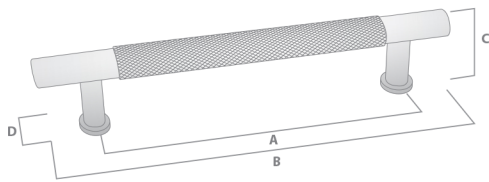

CHELSEA

THE STATEMENT COLLECTION

CHELSEA HANDLE

FINISH	CODE	HC	L	W/D	P/H
Matt Black	230.128.04	128mm	168mm	12mm	33mm
Dull Brushed Nickel	230.128.10	128mm	168mm	12mm	33mm
Satin Brass	230.128.35	128mm	168mm	12mm	33mm
Bronze	230.128.47	128mm	168mm	12mm	33mm
Matt Black	230.192.04	192mm	252mm	12mm	33mm
Dull Brushed Nickel	230.192.10	192mm	252mm	12mm	33mm
Satin Brass	230.192.35	192mm	252mm	12mm	33mm
Bronze	230.192.47	192mm	252mm	12mm	33mm
Matt Black	230.256.04	256mm	336mm	12mm	33mm
Dull Brushed Nickel	230.256.10	256mm	336mm	12mm	33mm
Satin Brass	230.256.35	256mm	336mm	12mm	33mm
Bronze	230.256.47	256mm	336mm	12mm	33mm

HC Hole Centres (A)
 L Overall Length (B)
 W/D Width or Diameter (D)
 P/H Projection or Height (C)

AVAILABLE FINISHES:

Matt Black

Dull Brushed Nickel

Satin Brass

Bronze