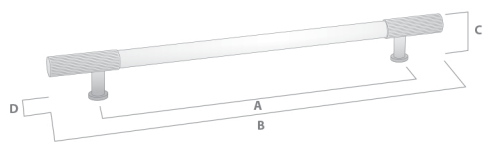

ROMANO

THE STATEMENT COLLECTION

ROMANO APPLIANCE PULL

FINISH	CODE	HC	L	W/D	P/H
Matt Black	237.352.04	352mm	450mm	20mm	50mm
Dull Brushed Nickel	237.352.10	352mm	450mm	20mm	50mm
Satin Brass	237.352.35	352mm	450mm	20mm	50mm
Bronze	237.352.47	352mm	450mm	20mm	50mm

HC Hole Centres (A)
 L Overall Length (B)
 W/D Width or Diameter (D)
 P/H Projection or Height (C)

AVAILABLE FINISHES:

Matt Black

Dull Brushed Nickel

Satin Brass

Bronze