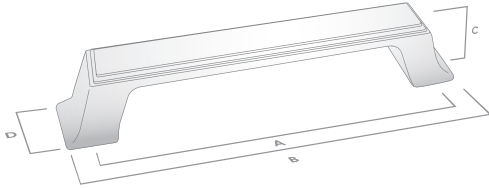

BUCKHURST

THE HERITAGE COLLECTION

BUCKHURST KNOB

FINISH	CODE	HC	L	W/D	P/H
Polished Chrome	402.016.06	16mm	50mm	23mm	23mm
Dull Brushed Nickel	402.016.10	16mm	50mm	23mm	23mm
Brushed Antique Brass	402.016.38	16mm	50mm	23mm	23mm

BUCKHURST HANDLE

FINISH	CODE	HC	L	W/D	P/H
Polished Chrome	402.128.06	128mm	158mm	27mm	28mm
Dull Brushed Nickel	402.128.10	128mm	158mm	27mm	28mm
Brushed Antique Brass	402.128.38	128mm	158mm	27mm	28mm
Polished Chrome	402.192.06	192mm	222mm	27mm	28mm
Dull Brushed Nickel	402.192.10	192mm	222mm	27mm	28mm
Brushed Antique Brass	402.192.38	192mm	222mm	27mm	28mm

HC Hole Centres (A)
 L Overall Length (B)
 W/D Width or Diameter (D)
 P/H Projection or Height (C)

AVAILABLE FINISHES:

Polished Chrome

Dull Brushed Nickel

Brushed Antique Brass