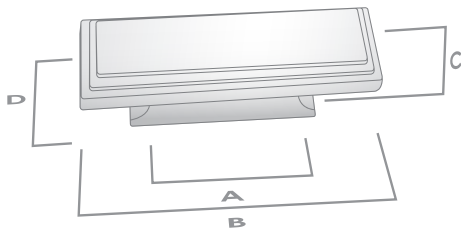

BUCKHURST

THE HERITAGE COLLECTION

BUCKHURST KNOB

FINISH	CODE	HC	L	W/D	P/H
Polished Chrome	402.016.06	16mm	50mm	23mm	23mm
Dull Brushed Nickel	402.016.10	16mm	50mm	23mm	23mm
Brushed Antique Brass	402.016.38	16mm	50mm	23mm	23mm

BUCKHURST HANDLE

FINISH	CODE	HC	L	W/D	P/H
Polished Chrome	402.128.06	128mm	158mm	27mm	28mm
Dull Brushed Nickel	402.128.10	128mm	158mm	27mm	28mm
Brushed Antique Brass	402.128.38	128mm	158mm	27mm	28mm
Polished Chrome	402.192.06	192mm	222mm	27mm	28mm
Dull Brushed Nickel	402.192.10	192mm	222mm	27mm	28mm
Brushed Antique Brass	402.192.38	192mm	222mm	27mm	28mm

HC Hole Centres (A)
 L Overall Length (B)
 W/D Width or Diameter (D)
 P/H Projection or Height (C)

AVAILABLE FINISHES:

Polished Chrome

Dull Brushed Nickel

Brushed Antique Brass