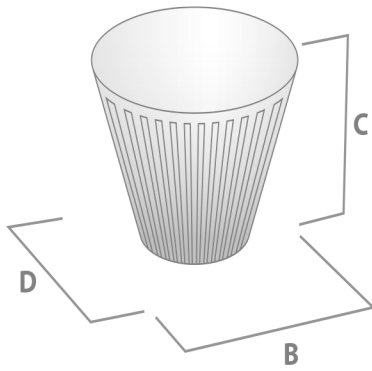

SORANO

THE LINEAR COLLECTION

SORANO CONE KNOB

FINISH	CODE	HC	L	W/D	P/H
Antique Brass	606.030.03	-	-	30mm	25mm
Matt Black	606.030.04	-	-	30mm	25mm
Matt Gold	606.030.39	-	-	30mm	25mm
Bronze Olive	606.030.50	-	-	30mm	25mm

HC Hole Centres (A)
 L Overall Length (B)
 W/D Width or Diameter (D)
 P/H Projection or Height (C)

AVAILABLE FINISHES:

Antique Brass

Matt Black

Matt Gold

Bronze Olive