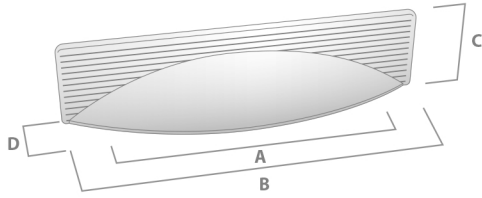

SORANO

THE LINEAR COLLECTION

SORANO CUP PULL

| FINISH | CODE | HC | L | W/D | P/H |
|---------------|------------|------|-------|------|------|
| Antique Brass | 606.096.03 | 96mm | 126mm | 30mm | 22mm |
| Matt Black | 606.096.04 | 96mm | 126mm | 30mm | 22mm |
| Matt Gold | 606.096.39 | 96mm | 126mm | 30mm | 22mm |
| Bronze Olive | 606.096.50 | 96mm | 126mm | 30mm | 22mm |

HC Hole Centres (A)
 L Overall Length (B)
 W/D Width or Diameter (D)
 P/H Projection or Height (C)

AVAILABLE FINISHES:

Antique Brass

Matt Black

Matt Gold

Bronze Olive

SORANO

THE LINEAR COLLECTION

SORANO CUP PULL

| FINISH | CODE | HC | L | W/D | P/H |
|---------------|------------|-------|-------|------|------|
| Antique Brass | 606.160.03 | 160mm | 200mm | 36mm | 26mm |
| Matt Black | 606.160.04 | 160mm | 200mm | 36mm | 26mm |
| Matt Gold | 606.160.39 | 160mm | 200mm | 36mm | 26mm |
| Bronze Olive | 606.160.50 | 160mm | 200mm | 36mm | 26mm |