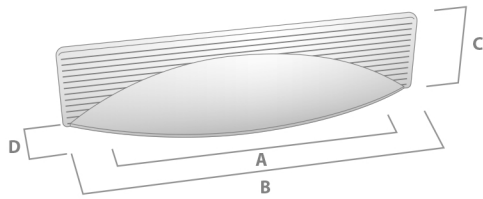

SORANO

THE LINEAR COLLECTION

SORANO CUP PULL

| FINISH | CODE | HC | L | W/D | P/H |
|---------------|------------|------|-------|------|------|
| Antique Brass | 606.096.03 | 96mm | 126mm | 30mm | 22mm |
| Matt Black | 606.096.04 | 96mm | 126mm | 30mm | 22mm |
| Matt Gold | 606.096.39 | 96mm | 126mm | 30mm | 22mm |
| Bronze Olive | 606.096.50 | 96mm | 126mm | 30mm | 22mm |

HC Hole Centres (A)
 L Overall Length (B)
 W/D Width or Diameter (D)
 P/H Projection or Height (C)

AVAILABLE FINISHES:

Antique Brass

Matt Black

Matt Gold

Bronze Olive

SORANO

THE LINEAR COLLECTION

SORANO CUP PULL

| FINISH | CODE | HC | L | W/D | P/H |
|---------------|------------|-------|-------|------|------|
| Antique Brass | 606.160.03 | 160mm | 200mm | 36mm | 26mm |
| Matt Black | 606.160.04 | 160mm | 200mm | 36mm | 26mm |
| Matt Gold | 606.160.39 | 160mm | 200mm | 36mm | 26mm |
| Bronze Olive | 606.160.50 | 160mm | 200mm | 36mm | 26mm |