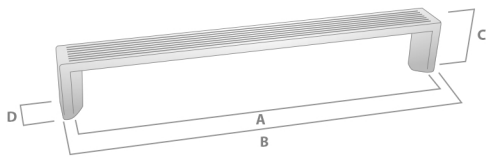

HC Hole Centres (A)
 L Overall Length (B)
 W/D Width or Diameter (D)
 P/H Projection or Height (C)

AVAILABLE FINISHES:

Antique Brass

Matt Black

Matt Gold

Bronze Olive

SORANO

THE LINEAR COLLECTION

SORANO HANDLE

FINISH	CODE	HC	L	W/D	P/H
Antique Brass	607.320.03	320mm	328mm	17mm	26mm
Matt Black	607.320.04	320mm	328mm	17mm	26mm
Matt Gold	607.320.39	320mm	328mm	17mm	26mm
Bronze Olive	607.320.50	320mm	328mm	17mm	26mm