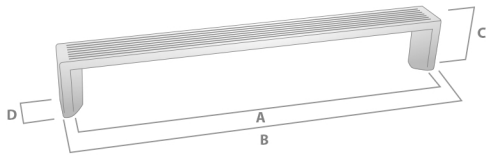

SORANO

THE LINEAR COLLECTION

SORANO HANDLE

FINISH	CODE	HC	L	W/D	P/H
Antique Brass	607.160.03	160mm	169mm	17mm	26mm
Matt Black	607.160.04	160mm	169mm	17mm	26mm
Matt Gold	607.160.39	160mm	169mm	17mm	26mm
Bronze Olive	607.160.50	160mm	169mm	17mm	26mm

HC Hole Centres (A)
 L Overall Length (B)
 W/D Width or Diameter (D)
 P/H Projection or Height (C)

AVAILABLE FINISHES:

Antique Brass

Matt Black

Matt Gold

Bronze Olive

SORANO

THE LINEAR COLLECTION

SORANO HANDLE

FINISH	CODE	HC	L	W/D	P/H
Antique Brass	607.320.03	320mm	328mm	17mm	26mm
Matt Black	607.320.04	320mm	328mm	17mm	26mm
Matt Gold	607.320.39	320mm	328mm	17mm	26mm
Bronze Olive	607.320.50	320mm	328mm	17mm	26mm