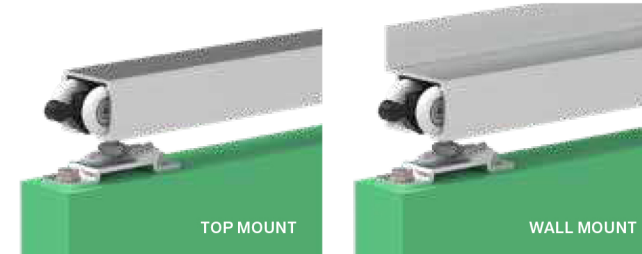

80kg
PER DOOR

TRIUMPH

SLIDING DOOR TRACK SYSTEM
FOR SINGLE INTERNAL DOORS

TRIUMPH

cowdroy

A slimline sliding door track system with an 80kg rating, making it an ideal, all-round product. Available in both top mount and wall mount options.

FEATURES

- **Track:** Enclosed Aluminium track in clear anodised - wall mount or top mount
- **Wheel assembly:** Nylon tyred 4-wheel carriage with ZZ bearings
- **Key features:** Quick release mechanism on wheel assemblies
- **Door Guide:** Nylon door guide - slimline & unobtrusive
- **Door Stop:** Clip stop door stop
- **Optional:** Optional clip-on pelmet - 5660mm Clear Anodised and White
- **Optional:** Optional Soft-Close adapter - top mounted applications only

TRACK VIEW

GUIDE VIEW

TECH SPECS

Legend	
●	Included Feature
○	Optional Extra

System Type	Sliding
Max. Weight Door/Panel	80kg
Door/Panel width (mm)	Up to 1500
Door Thickness (mm) min.	18
Track Length (mm)	Up to 5560mm
Suits No. of doors	1
Track Type	Aluminium enclosed anodised

External door	●
Internal door	○
Wardrobe doors	○
Cupboard doors	○
Glass Cabinet doors	●
Wall mounted track	○
Top mounted track	○
Floor fixed track	●
Top hung wheel	○
Bottom rolling wheel	●
Door side fix	●
End pivoting	●
Centre pivoting	●
Bottom guide	○
Top guide	●
End stop	○
Soft-close	●
Pelmet	●

TRIUMPH SLIDING PACK / SET

- **WALL MOUNTED SYSTEM** P30110: Set for Single Door up to 915mm wide - Wall mounted Clear Anod. Track
- **TOP MOUNTED SYSTEM** P30610: Set for Single Door up to 915mm wide - Top mounted Clear Anod. Track
- **THE COMPONENTS PACK** P315CS: Components Set for Single Door - excludes track

COMPONENTS & REPLACEMENT PARTS

Other track sizes may be available to order