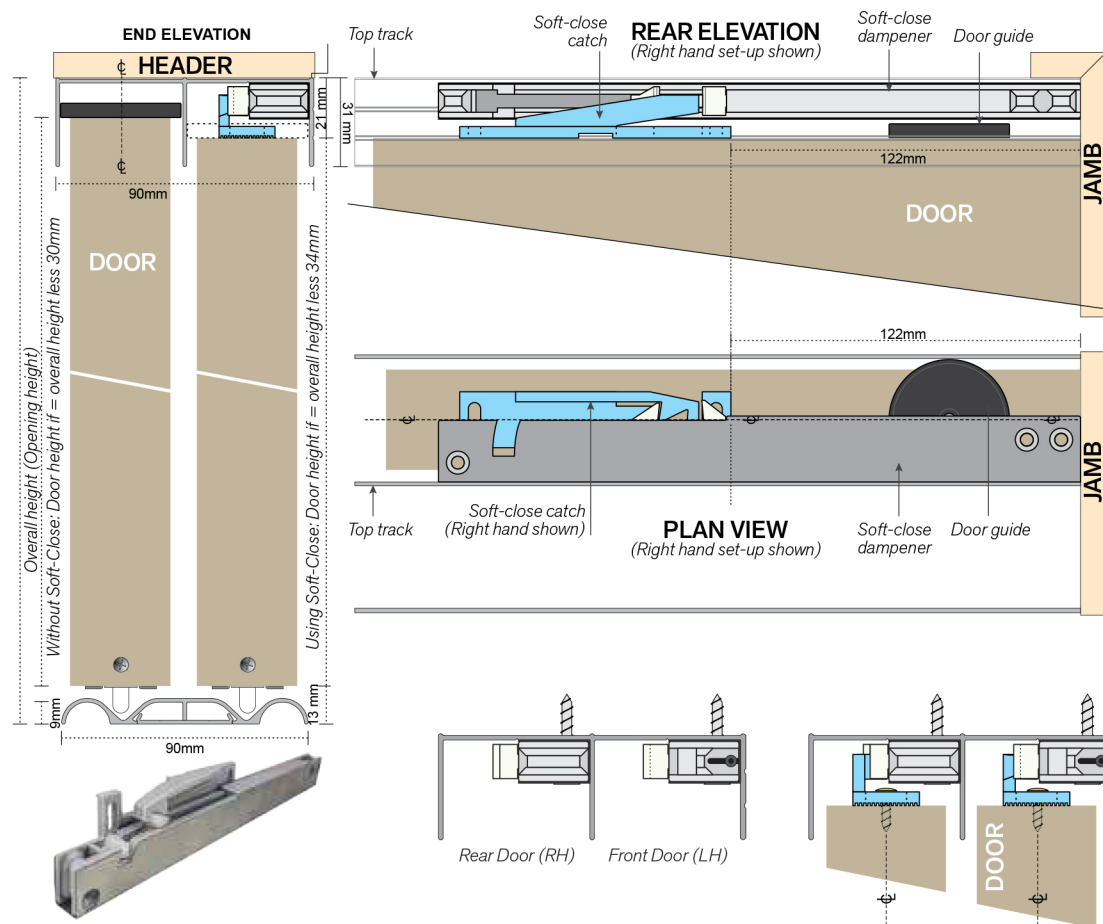

SOFT CLOSE

OPTIONAL EXTRAS FOR DOOR TRACKS

A pair of Soft-Close Dampeners and Catches which integrate seamlessly into Robemaker systems rated up to 40kg. The dampeners fit concealed in the top track while the catches locate unobtrusively to the top of the door.

When the doors are closed their travel is slowed to almost a halt and then pulled closed to complete a smooth, silent and soft-closing operation.

INCLUDES

- 2 x Soft-Close Dampeners
- 6 x dampener screws
- 1 x LH & 1 x RH Soft-Close catch
- 4 x Catch screws

SOFT CLOSE

The Triumph Soft-Close Adaptors are able to be retrofitted into pre-existing Overhead Mounted Triumph Sliding Door Track Systems rated up to 40kg.

They are an excellent addition to your sliding door track system, slowing your doors to almost a halt and then pulled closed to complete a smooth, silent and soft-closing operation. To be used with the TT59800 Soft Close Kit.

INCLUDES

- 1 x Adapter plate (2 x TT35700 Adaptors required for each TT59800 Soft Close kit.)

ROBEMAKER SOFT CLOSE KIT

TT59800

TRIUMPH SOFT CLOSE ADAPTER BRACKET

TT35700

TO BE USED WITH THE TT59800 SOFT CLOSE KIT.