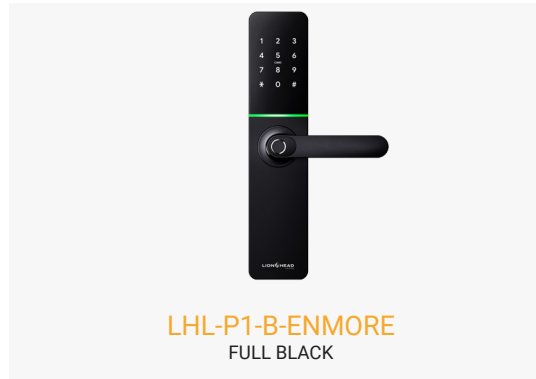

THE ENMORE

DIGITAL DOOR LOCK

NEW BUILT IN WI-FI

2YR WARRANTY
REFER TO WARRANTY STATEMENT

IP55

LHL-P1-B-ENMORE
FULL BLACK

LHL-P1-S-ENMORE
BLACK / SILVER

SIZE & MATERIALS		FEATURES	
Material	Aluminum Alloy	Working Temperature	-25C - 60C
Lock Dimensions	300mm x 67mm x 22mm	Working Humidity	0% - 95%
Projection	69mm	Door Thickness	35mm - 65mm
Field Changeable	YES	User Capacity	200 Fingerprint, 150 Password, 200 Card
BATTERY INFORMATION		Unlocking Methods	BLE, WiFi, Fingerprint, PIN, RFID Card, Key, Fob,
Battery Type	4 X AA Batteries	Wireless Protocol	TTLock BLE, TTLock WiFi/BLE
Battery Life	12 Months	Applications	Residential, Office, AirBNB, Apartment Projects
USB Power	USB C Included	Track Key Override	YES

LOCK COMPATIBILITY	
Supplied Lock	LHL-SW-MORTICE-6068 - 6068 Mortice body swing 60mm Back set with Bolt Face Plate 24mm x 240mm face plate
Compatible With	LHL-HD-ADJ-TUB-LATCH, LHL-TUB-LATCH-60MM, LHL-TUB-LATCH-70MM, LHL-TUB-LATCH-127MM, LHL-MF-MORTICE, LHL-OZ-MORTICE