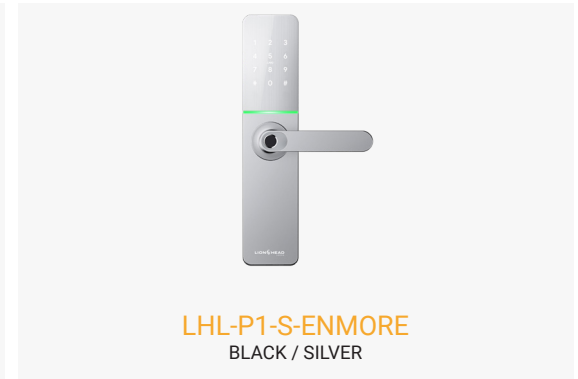

THE ENMORE

DIGITAL DOOR LOCK

NEW BUILT IN WI-FI

2YR WARRANTY
REFER TO WARRANTY STATEMENT

IP55

LHL-P1-B-ENMORE
FULL BLACK

LHL-P1-S-ENMORE
BLACK / SILVER

SIZE & MATERIALS		FEATURES	
Material	Aluminum Alloy	Working Temperature	-25C - 60C
Lock Dimensions	300mm x 67mm x 22mm	Working Humidity	0% - 95%
Projection	69mm	Door Thickness	35mm - 65mm
Field Changeable	YES	User Capacity	200 Fingerprint, 150 Password, 200 Card
BATTERY INFORMATION		Unlocking Methods	BLE, WiFi, Fingerprint, PIN, RFID Card, Key, Fob,
Battery Type	4 X AA Batteries	Wireless Protocol	TTLock BLE, TTLock WiFi/BLE
Battery Life	12 Months	Applications	Residential, Office, AirBNB, Apartment Projects
USB Power	USB C Included	Track Key Override	YES

LOCK COMPATIBILITY	
Supplied Lock	LHL-SW-MORTICE-6068 - 6068 Mortice body swing 60mm Back set with Bolt Face Plate 24mm x 240mm face plate
Compatible With	LHL-HD-ADJ-TUB-LATCH, LHL-TUB-LATCH-60MM, LHL-TUB-LATCH-70MM, LHL-TUB-LATCH-127MM, LHL-MF-MORTICE, LHL-OZ-MORTICE