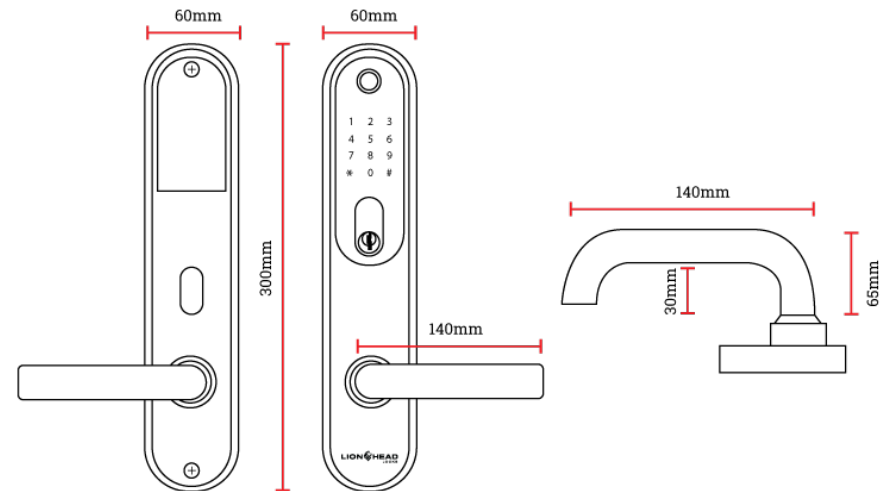

DGS COMPLIANT

2YR WARRANTY
REFER TO WARRANTY STATEMENT

IP55

LUXE
SERIES

LHL-PFR-B-BONDI
FULL BLACK

LHL-PFR-S-BONDI
BLACK / SILVER

SIZE & MATERIALS

| | |
|------------------|------------------------------|
| Material | Aluminum Alloy |
| Lock Dimensions | 300mm x 60mm |
| Projection | 83mm (DGS Compliant Handles) |
| Field Changeable | YES |

DETAILED MEASUREMENTS

FEATURES

| | |
|---------------------|---|
| Working Temperature | -25C - 60C |
| Working Humidity | 0% - 95% |
| Door Thickness | 35mm - 65mm |
| User Capacity | 200 Fingerprint, 150 Password, 200 Card |
| Unlocking Methods | BLE, WiFi, Fingerprint, PIN, RFID Card, Key, Fob, |
| Wireless Protocol | TTLock BLE, TTLock WiFi/BLE |
| Applications | Residential, Office, AirBNB |
| Key Override | Oval Cylinder for Key Override |