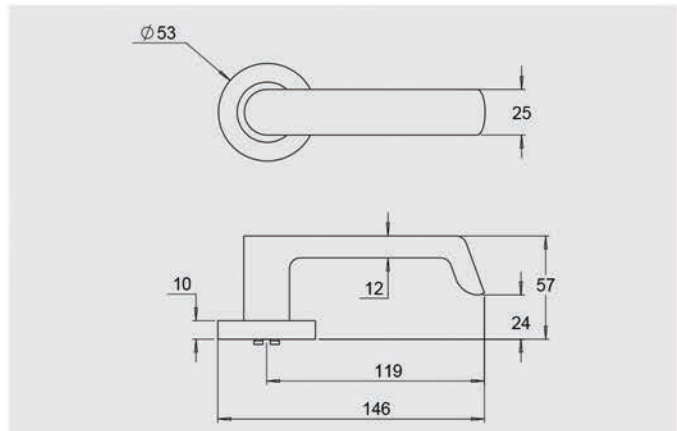

Coastal 4000 Series

Round Rose

4300/20

4300/21

4300/25

4300/32