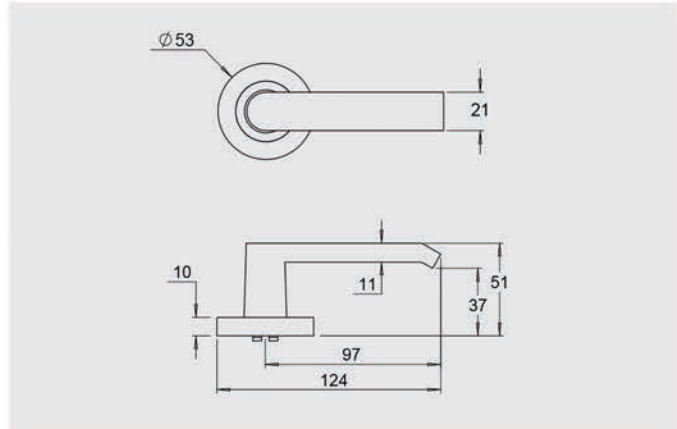

Coastal 4000 Series

Round Rose

4300/20