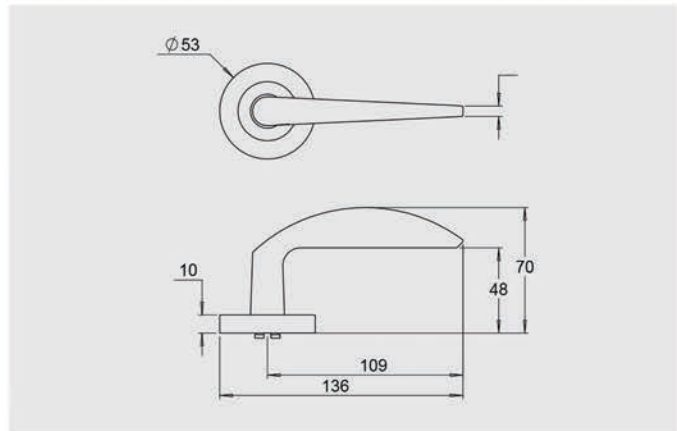

Coastal 4000 Series

Round Rose

4300/20

4300/21

4300/25

4300/32