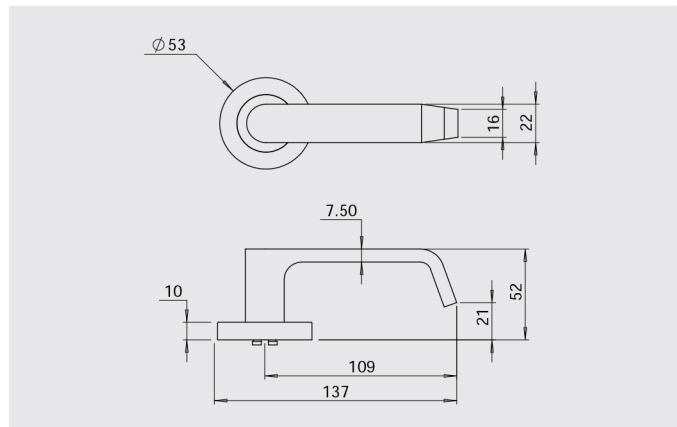

Urban 4000 Series

Round Rose

4300/60T

4300/70T

4300/75T

4300/80T