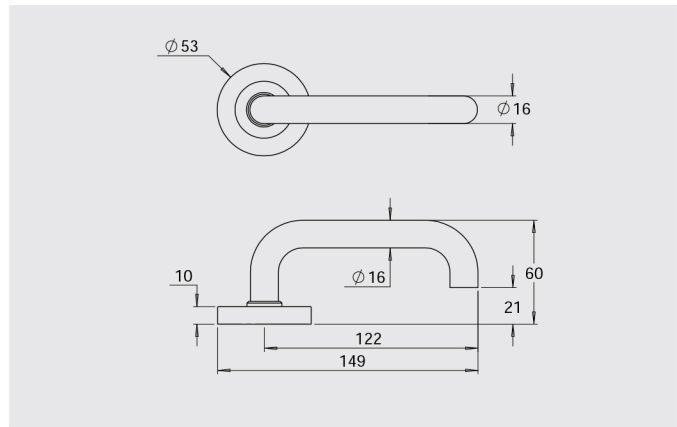

Urban 4000 Series

Round Rose

4300/60T

4300/70T

4300/75T

4300/80T