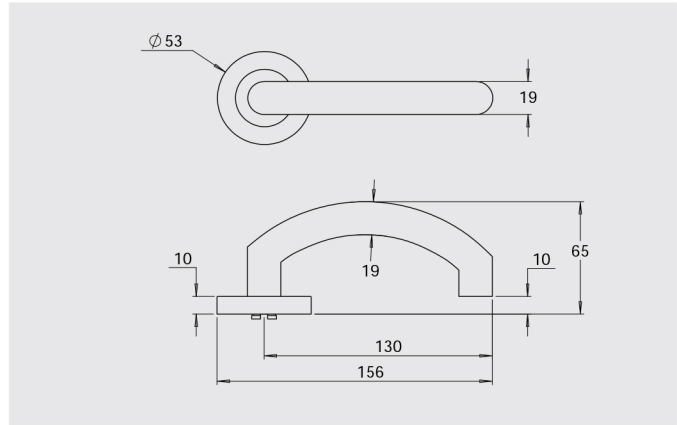

Urban 4000 Series

Round Rose

4300/60T