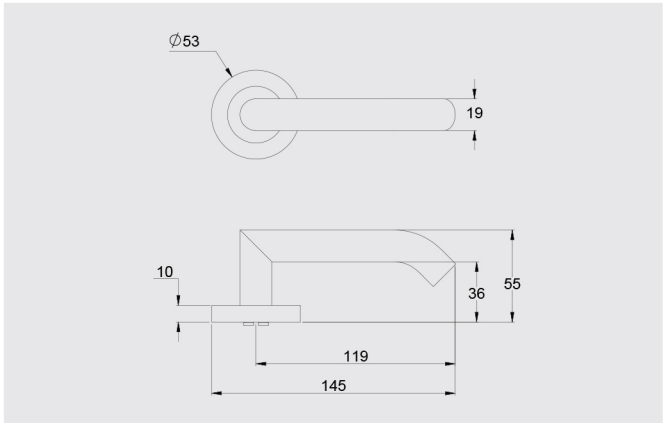

Urban 4000 Series

Round Rose

4300/81T

4300/82T

4300/85T