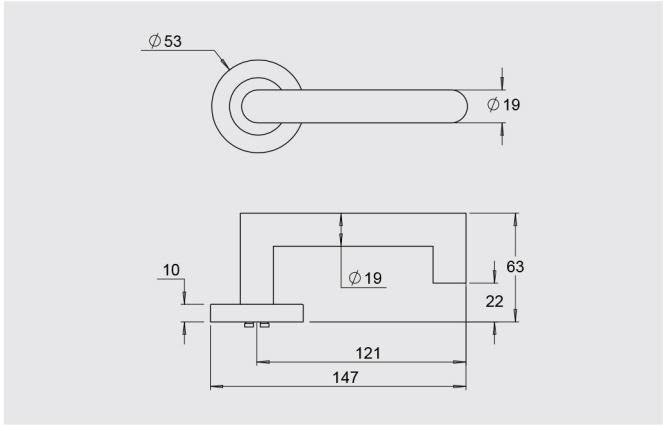

Urban 4000 Series

Round Rose

4300/81T