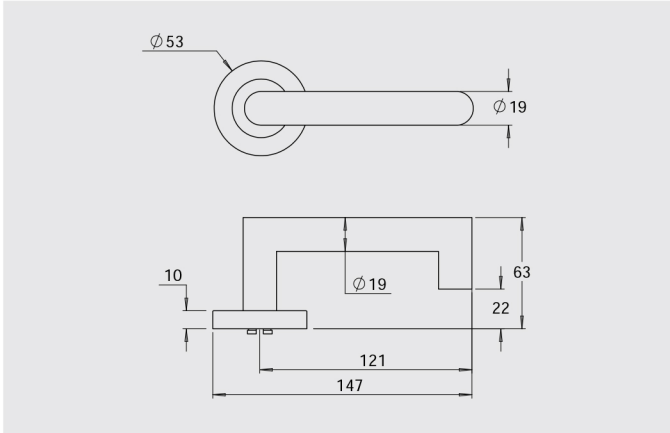

Urban 4000 Series

Round Rose

4300/81T