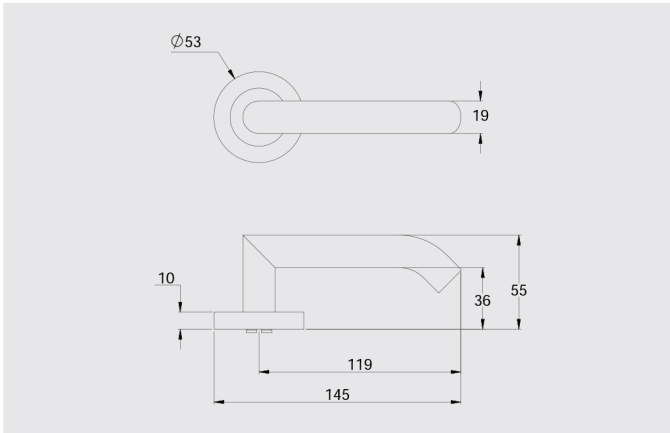

Urban 4000 Series

Round Rose

4300/81T

4300/82T

4300/85T