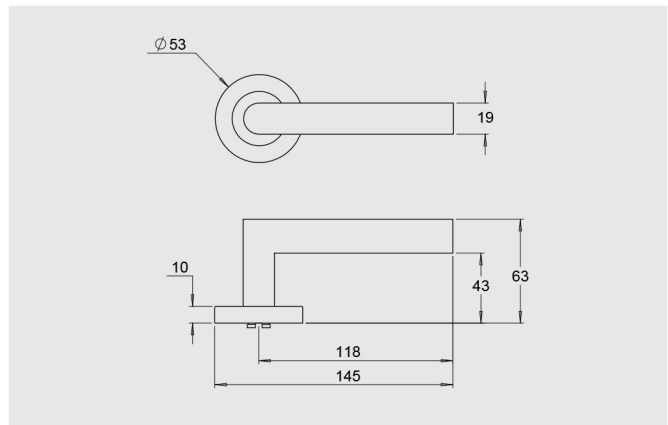

Coastal 4000 Series

Round Rose

4300/75

4300/80

4300/85

4300/90