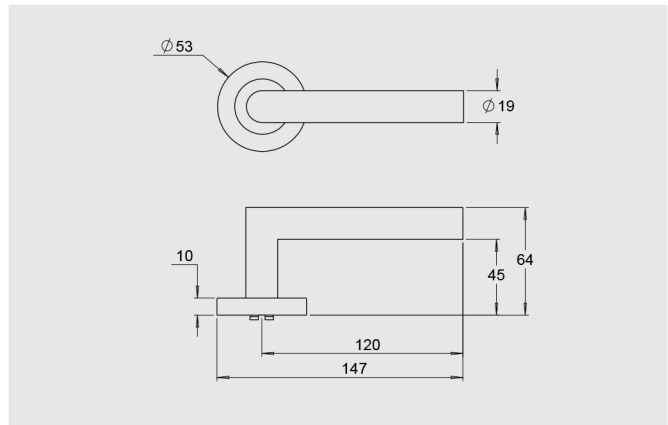

Coastal 4000 Series

Round Rose

4300/75

4300/80

4300/85

4300/90