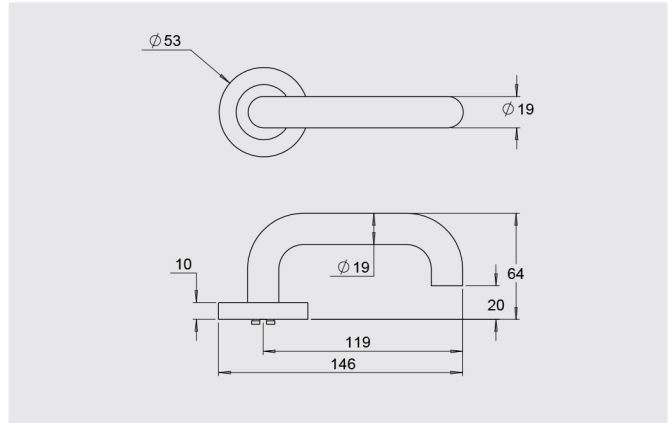

Coastal 4000 Series

Round Rose

4300/75