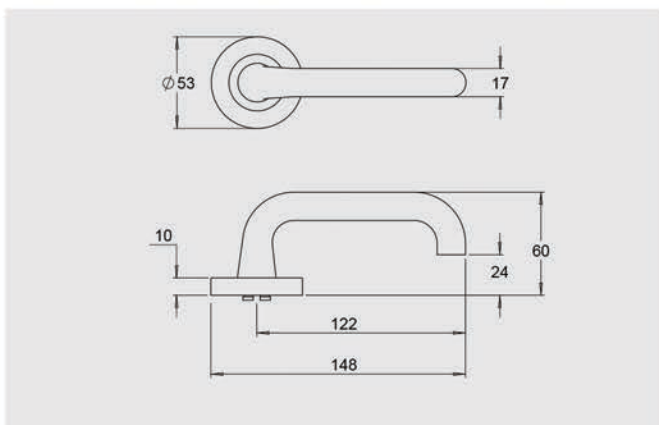

Vision 8000 Series

Round Rose

8300/17

8300/18

8300/24

8300/26