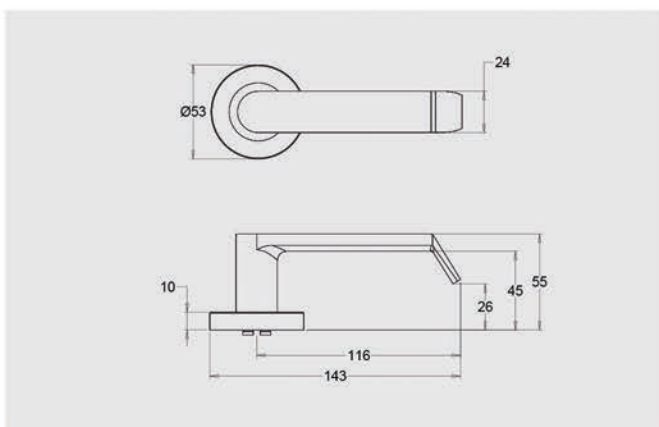

### Dimensions

Round rose: 53mm diameter rose, 10mm thick with 41mm fixing centres.

Square rose: 57mm x 57mm, 10mm thick with 41mm fixing centres.

## Round Rose

8300/17

8300/18

8300/24

8300/26