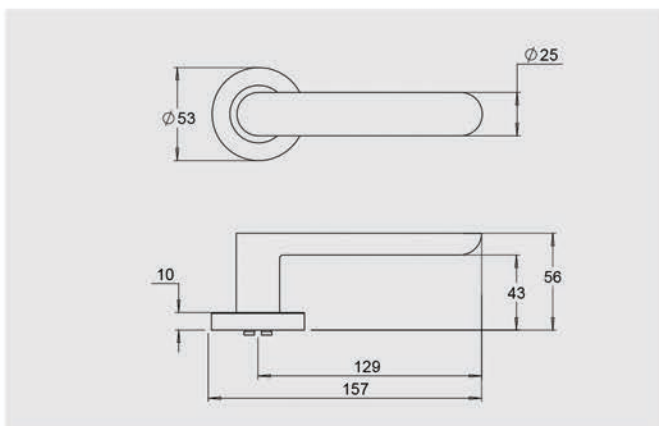

Vision 8000 Series

Round Rose

8300/17