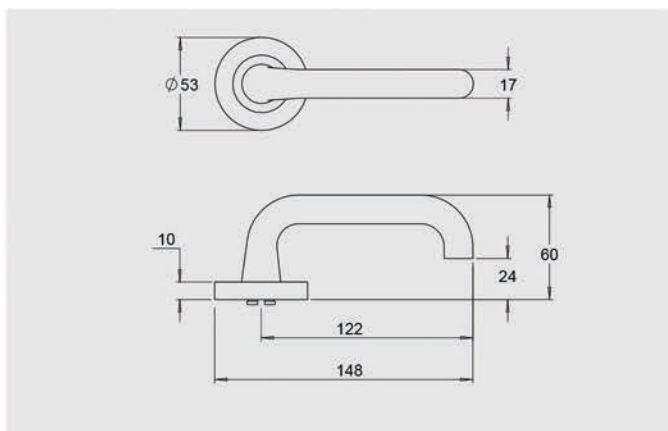

Lever handles are fitted onto a 53mm rose mounting plate which has a slim 10mm projection of the door face. The Vision 8000 is constructed using a die cast rose and lever and is designed to suit dormakaba mortice locks and latches but can be equally compatible with other Australian mortice locks and tubular latches.

Dimensions

Round rose: 53mm diameter rose, 10mm thick with 41mm fixing centres.

Square rose: 57mm x 57mm, 10mm thick with 41mm fixing centres.

Fixings

Designed with a through fixing and perforated screws to allow a quicker installation. Fixings can be in a horizontal or vertical pattern.

Privacy - sold as a pair including spindle, fixing screws and a 60mm backset privacy latch.

Fixed Lever - half set levers can be fixed with the use of a SP8000-014 fixed spindle backing plate which can be purchased as an optional accessory.

Finishes

Satin Chrome	SX
Polished Chrome	PC
Black	BLK

The Vision 8000 series is also available with privacy button on round rose and square rose

Vision 8000 Series

Round Rose

8300/17

8300/18

8300/24