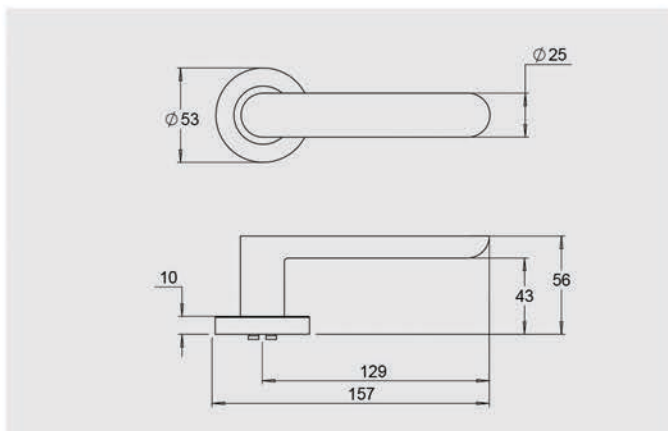

Lever handles are fitted onto a 53mm rose mounting plate which has a slim 10mm projection of the door face. The Vision 8000 is constructed using a die cast rose and lever and is designed to suit dormakaba mortice locks and latches but can be equally compatible with other Australian mortice locks and tubular latches.

Dimensions

Round rose: 53mm diameter rose, 10mm thick with 41mm fixing centres.

Square rose: 57mm x 57mm, 10mm thick with 41mm fixing centres.

Fixings

Designed with a through fixing and perforated screws to allow a quicker installation. Fixings can be in a horizontal or vertical pattern.

Privacy - sold as a pair including spindle, fixing screws and a 60mm backset privacy latch.

Fixed Lever - half set levers can be fixed with the use of a SP8000-014 fixed spindle backing plate which can be purchased as an optional accessory.

Finishes

Satin Chrome	SX
Polished Chrome	PC
Black	BLK

The Vision 8000 series is also available with privacy button on round rose and square rose

Vision 8000 Series

Round Rose

8300/17

8300/18

8300/24