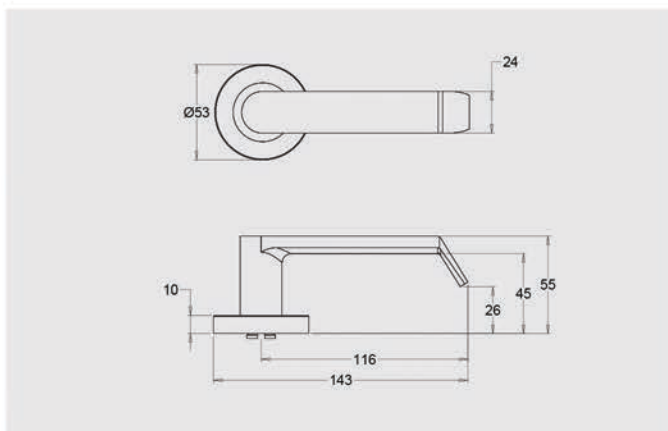

Lever handles are fitted onto a 53mm rose mounting plate which has a slim 10mm projection of the door face. The Vision 8000 is constructed using a die cast rose and lever and is designed to suit dormakaba mortice locks and latches but can be equally compatible with other Australian mortice locks and tubular latches.

Dimensions

Round rose: 53mm diameter rose, 10mm thick with 41mm fixing centres.

Square rose: 57mm x 57mm, 10mm thick with 41mm fixing centres.

Fixings

Designed with a through fixing and perforated screws to allow a quicker installation. Fixings can be in a horizontal or vertical pattern.

Privacy - sold as a pair including spindle, fixing screws and a 60mm backset privacy latch.

Fixed Lever - half set levers can be fixed with the use of a SP8000-014 fixed spindle backing plate which can be purchased as an optional accessory.

Finishes

Satin Chrome	SX
Polished Chrome	PC
Black	BLK

The Vision 8000 series is also available with privacy button on round rose and square rose

Vision 8000 Series

Round Rose

8300/17

8300/18

8300/24