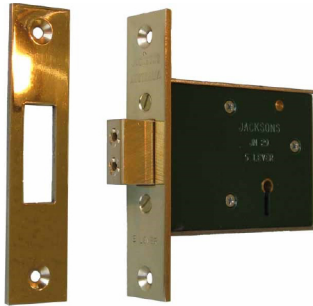

**The JM29 Deadbolt Provides a high level of security. They can be keyed alike to the 5 lever range of mortice locks.**

**JM29**

**JM29R Rebated**

**JM29 Striker Box**  
(+ JM29 Escutcheons included)

**MATERIALS**

- Case: Galvanneal
- Bolts: Brass
- Curtain: Restricts access to the Lock
- Levers: 5, Pick Resisting, Brass
- Differs: Approximately 1000
- Key Blanks: No. 747
- Escutcheons: 1 with Cover, 1 without
- Kits: Brass or Stainless Steel

**CODES**

- JM29** 2 keys
- JM29R Rebated** 2 keys
- JM29 BODY** JM29 Body Only 2 keys
- KITSJMC29/29**  
Plain Forend & Striker sets to suit JM29
- KITSJMC29R/29R**  
Rebated Forend & Striker sets to suit JM29R