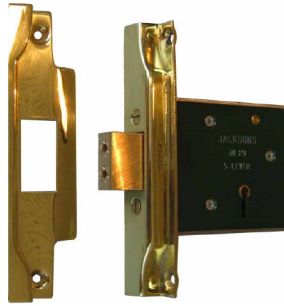

**The JM29 Deadbolt Provides a high level of security. They can be keyed alike to the 5 lever range of mortice locks.**

**JM29**

**JM29R Rebated**

**JM29 Striker Box**  
(+ JM29 Escutcheons included)

**MATERIALS**

- Case: Galvanneal
- Bolts: Brass
- Curtain: Restricts access to the Lock
- Levers: 5, Pick Resisting, Brass
- Differs: Approximately 1000
- Key Blanks: No. 747
- Escutcheons: 1 with Cover, 1 without
- Kits: Brass or Stainless Steel

**CODES**

- JM29** 2 keys
- JM29R Rebated** 2 keys
- JM29 BODY** JM29 Body Only 2 keys
- KITSJMC29/29**  
Plain Forend & Striker sets to suit JM29
- KITSJMC29R/29R**  
Rebated Forend & Striker sets to suit JM29R