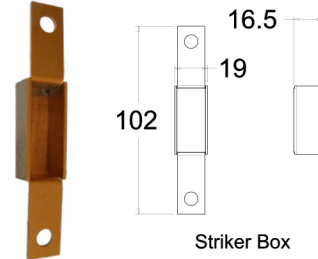

**The JM29 Deadbolt Provides a high level of security. They can be keyed alike to the 5 lever range of mortice locks.**

**JM29**

**JM29R Rebated**

**JM29 Striker Box**  
(+ JM29 Escutcheons included)

**MATERIALS**

- Case: Galvanneal
- Bolts: Brass
- Curtain: Restricts access to the Lock
- Levers: 5, Pick Resisting, Brass
- Differs: Approximately 1000
- Key Blanks: No. 747
- Escutcheons: 1 with Cover, 1 without
- Kits: Brass or Stainless Steel