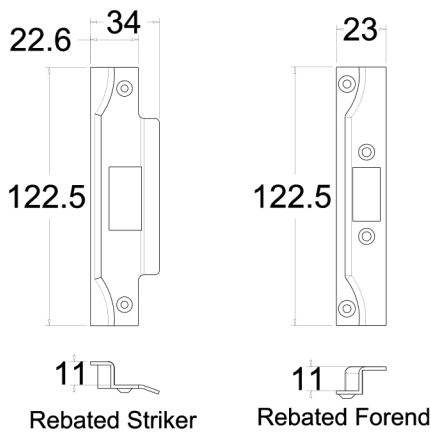

**The JM29 Deadbolt Provides a high level of security. They can be keyed alike to the 5 lever range of mortice locks.**

**JM29**

**JM29R Rebated**

**JM29 Striker Box**  
(+ JM29 Escutcheons included)

**MATERIALS**

- Case: Galvanneal
- Bolts: Brass
- Curtain: Restricts access to the Lock
- Levers: 5, Pick Resisting, Brass
- Differs: Approximately 1000
- Key Blanks: No. 747
- Escutcheons: 1 with Cover, 1 without
- Kits: Brass or Stainless Steel