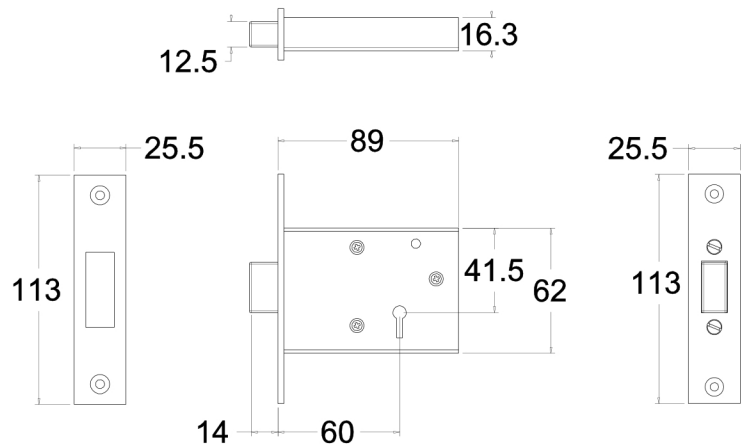

MATERIALS

- Case: Galvanneal
- Bolts: Brass
- Curtain: Restricts access to the Lock
- Levers: 5, Pick Resisting, Brass
- Differs: Approximately 1000
- Key Blanks: No. 747
- Escutcheons: 1 with Cover, 1 without
- Kits: Brass or Stainless Steel

CODES

- **JM29** 2 keys
- **JM29R Rebated** 2 keys
- **JM29 BODY** JM29 Body Only 2 keys
- **KITSJMC29/29**
  Plain Forend & Striker sets to suit JM29
- **KITSJMC29R/29R**
  Rebated Forend & Striker sets to suit JM29R

Please indicate which type of finish when ordering. Refer page 3.