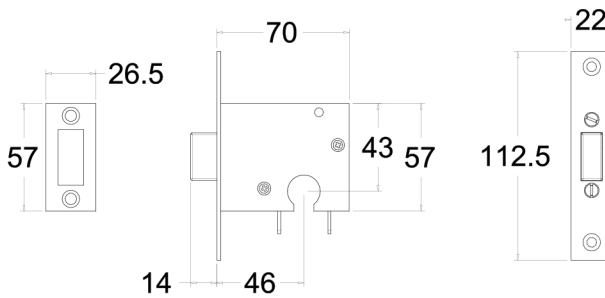

The JMC29 & JMCD46 are secure Profile Cylinder Deadbolts.

JMC29R Rebated

JMC29

JMC29 Striker Box

JMC29

11
Rebated Striker

11
Rebated Forend

JMCD46