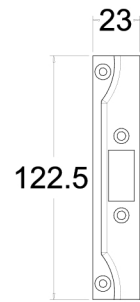

The JMC29 & JMCD46 are secure Profile Cylinder Deadbolts.

JMC29R Rebated

JMC29

JMC29 Striker Box

JMC29

11
Rebated Striker

11
Rebated Forend

JMCD46

CODES

JMCD46

JMCD46R Rebated

JMC29

JMC29R Rebated

JMCD46 BODY JMC29 BODY Cylinder Body Only

KITSJMCD46 Plain Forend & Striker sets to suit JMCD46

KITSJMCD46R Rebated Forend & Striker sets to suit JMCD46R