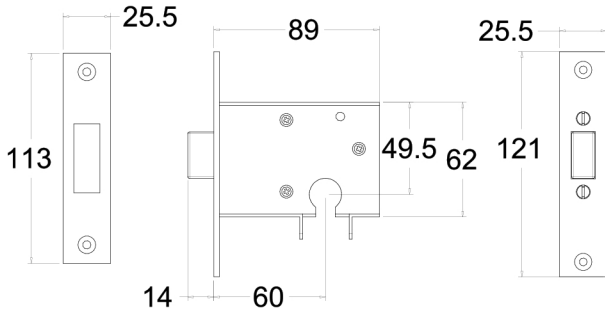

The JMC29 & JMCD46 are secure Profile Cylinder Deadbolts.

JMC29R Rebated

JMC29

JMC29 Striker Box

JMC29

11
Rebated Striker

11
Rebated Forend

JMCD46