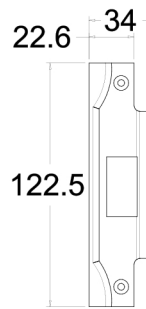

The JMC29 & JMCD46 are secure Profile Cylinder Deadbolts.

JMC29R Rebated

JMC29

JMC29 Striker Box

JMC29

11
Rebated Striker

11
Rebated Forend

JMCD46

CODES

JMCD46

JMCD46R Rebated

JMC29

JMC29R Rebated

JMCD46 BODY JMC29 BODY Cylinder Body Only

KITSJMCD46 Plain Forend & Striker sets to suit JMCD46

KITSJMCD46R Rebated Forend & Striker sets to suit JMCD46R