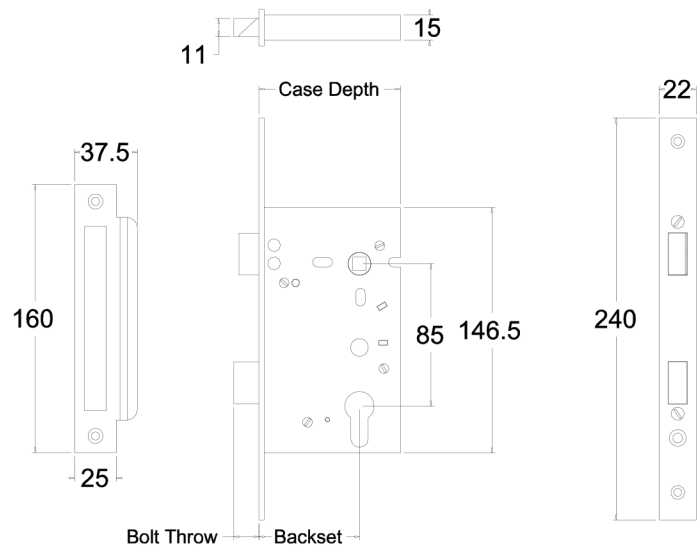

Mortice Lock Long Body without cylinder

The long body cylinder lock with cylinder latch retract and the option of a stronger spring for extra heavy unsprung furniture. The locking bolt has hardened rollers. This lock replaces the old long body locks. Double Sprung as standard.

JMCL60

JMCL60R Rebated

	Case Depth	Bolt Throw	Backset
JMCL60	84	13	60
JMCL46	69.5	13	46

MATERIALS

Case: Galvanneal

Pins: Brass

Kits: Brass

CODES