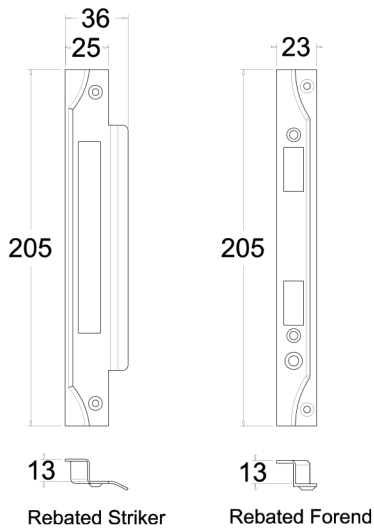

Mortice Lock Long Body without cylinder

The long body cylinder lock with cylinder latch retract and the option of a stronger spring for extra heavy unsprung furniture. The locking bolt has hardened rollers. This lock replaces the old long body locks. Double Sprung as standard.

JMCL60

JMCL60R Rebated

	Case Depth	Bolt Throw	Backset
JMCL60	84	13	60
JMCL46	69.5	13	46

MATERIALS

Case: Galvanneal

Pins: Brass

Kits: Brass

CODES