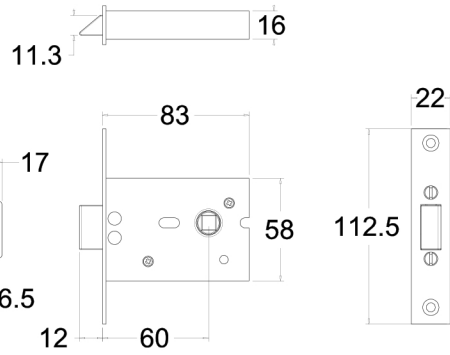

The JM60 and JM40 are latches. Rebated versions are available.

JM40 Latch Cannot be Double Sprung

Rebated Forend Rebated Striker

JM60 Latch

Rebated Striker Rebated Forend

MATERIALS

Case: Galvanneal

Bolt: Brass