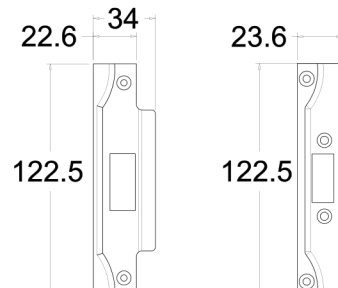

The JM60 and JM40 are latches. Rebated versions are available.

JM40 Latch Cannot be Double Sprung

Rebated Forend Rebated Striker

JM60 Latch

Rebated Striker Rebated Forend

MATERIALS

Case: Galvanneal

Bolt: Brass