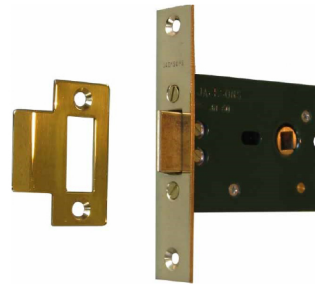

The JM60 and JM40 are latches. Rebated versions are available.

JM40 Latch Cannot be Double Sprung

Rebated Forend Rebated Striker

JM60 Latch

Rebated Striker Rebated Forend

MATERIALS

Case: Galvanneal

Bolt: Brass

Kits: Brass or Stainless Steel

CODES

JM60 Latch

JM60R Rebated Latch

JM40 Latch Cannot be Double Sprung

JM40R Rebated Latch Cannot be Double Sprung

KITSJM60 Forend & Striker sets

KITSJM60R Rebated Forend & Striker sets

KITSJM40/46/Forend & Striker sets

KITSJM40R/46R/JMSPR Rebated Forend & Striker sets

DS *Double Sprung JM60 only

Please indicate which type of finish when ordering. Refer page 3.