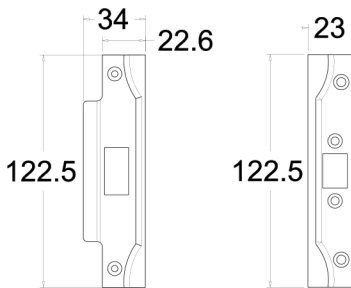

The JM60 and JM40 are latches. Rebated versions are available.

JM40 Latch Cannot be Double Sprung

Rebated Forend Rebated Striker

JM60 Latch

Rebated Striker Rebated Forend

MATERIALS

Case: Galvanneal

Bolt: Brass