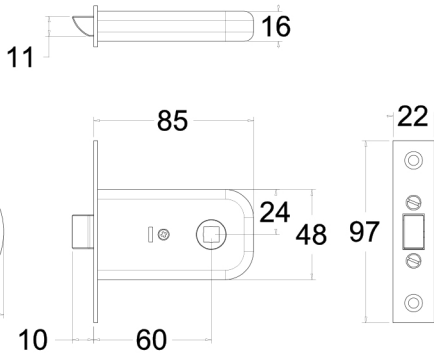

The JM60 and JM40 are latches. Rebated versions are available.

JM40 Latch Cannot be Double Sprung

Rebated Forend Rebated Striker

JM60 Latch

Rebated Striker Rebated Forend

MATERIALS

Case: Galvanneal

Bolt: Brass