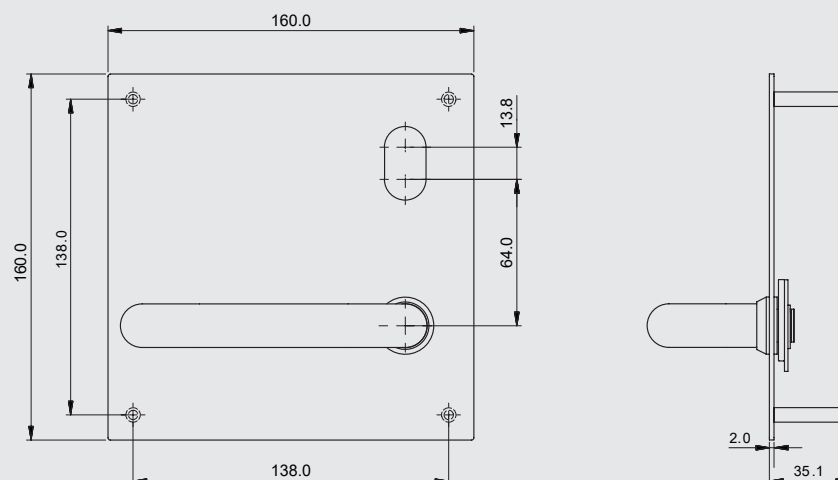

Dimensions

160mm (H), 160mm (W), 2mm (T).

Fixing

Plates are designed to fit back to back with the outside plate having concealed fixing. Secured by 4 x M5 cross recessed countersunk screws.

Optional security screws are available for high risk areas.

SP1500-003 1500 torx screws (M5) per 4

Dimensions

Door Handing Chart

DOOR OPENING IN

RH - right hand door opening in

OUTSIDE

LH - left hand door opening in

DOOR OPENING OUT