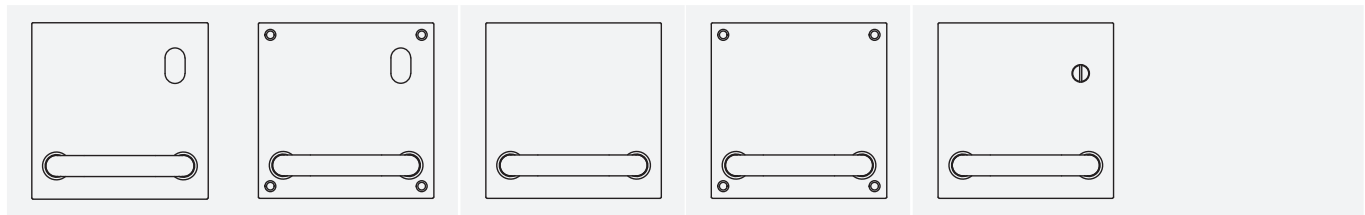

1500 Series

Square plate furniture range with D-Pull

Note: Illustrations are shown as right handed plates, all plates are handed ** unless specified
MTO= Made to order, these items are available as a special order

1501 Function

1500 plate with cylinder hole and D-Pull

1502 Function

1500 plate with D-Pull

1503 Function

1500 plate with emergency slot and D-Pull

1501C-DPSSS**

1501V-DPSSS**

1502C-DPSSS**

1502V-DPSSS**

1503C-DPSSS**

MTO

1513 Function

1500 plate with turn and D-Pull

1513DA Function

1500 plate with DA turn and D-Pull