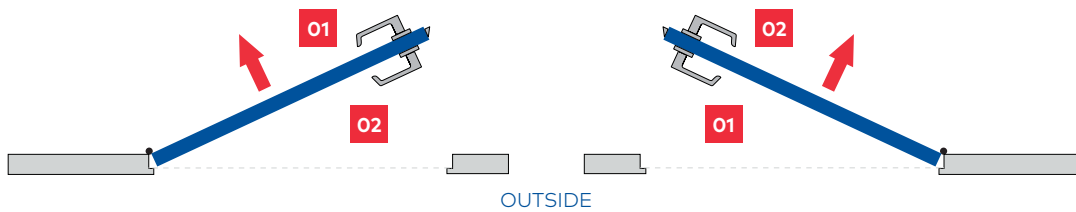

SP1500-003 1500 torx screws (M5) per 4

Dimensions

Door Handing Chart

DOOR OPENING IN

RH - right hand door opening in

OUTSIDE

LH - left hand door opening in

DOOR OPENING OUT

RH - right hand door opening out

OUTSIDE

LH - left hand door opening out

DOOR OPENING IN

RH - right hand door opening in

INSIDE

LH - left hand door opening in

DOOR OPENING OUT