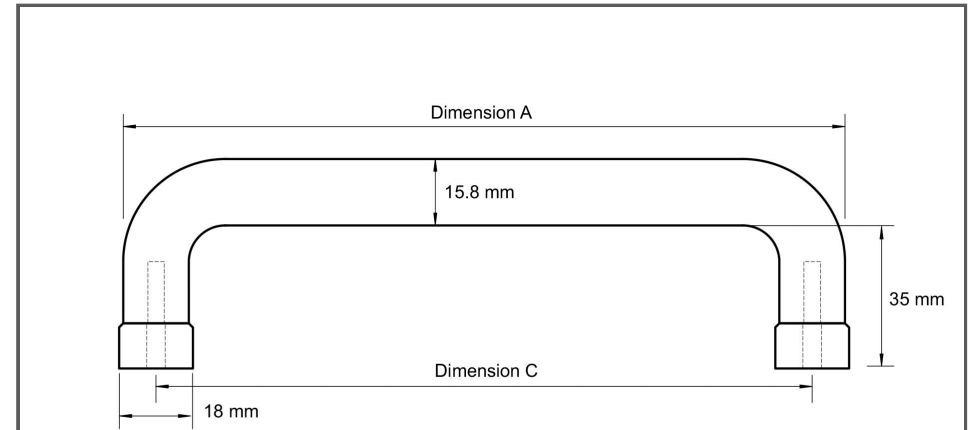

Sydney Head Office Phone: (02) 9542 4991  
 Sydney Head Office Fax: (02) 9542 4662  
 Brisbane 0400 494 368  
 Melbourne 0409 578 885  
 Auckland: 021 964 600  
 Email: sales@kethy.com

Material:	High quality stainless steel tube		
Article Number:	AH2087 / reference C / colour		
<b>A</b>	<b>C</b>	<b>P</b>	<b>W</b>
144	128	51	16
176	160	51	16
208	192	51	16
240	224	51	16
304	288	51	16
400	384	51	16
500	484	51	16
600	584	51	16
700	684	51	16
800	784	51	16
Colours available:	Satin Stainless (SS)		

High quality stainless steel tube D handle with spacer to provide adequate clearance to meet the standard