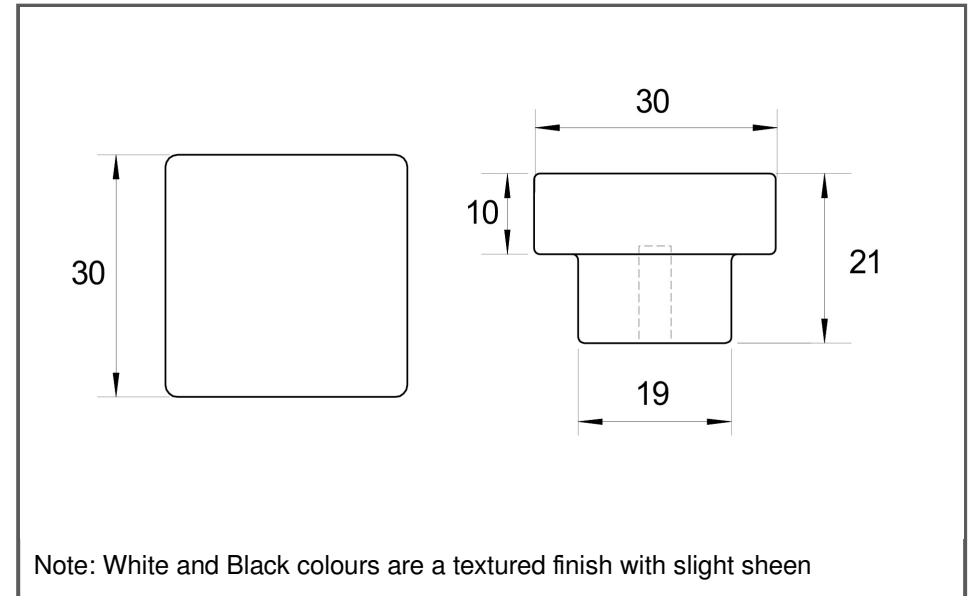

Sydney Head Office Phone: (02) 9542 4991  
 Sydney Head Office Fax: (02) 9542 4662  
 Brisbane 0400 494 368  
 Melbourne 0409 578 885  
 Auckland: 021 964 600  
 Email: sales@kethy.com

Material:	Die-cast Zinc		
Article Number:	B285/ reference A / colour		
			
<b>A</b>	<b>C</b>	<b>P</b>	<b>W</b>
30	N/A	21	30
Colours available:		Super White (SWT) Titanium (TT) Black Structured (BLS)	