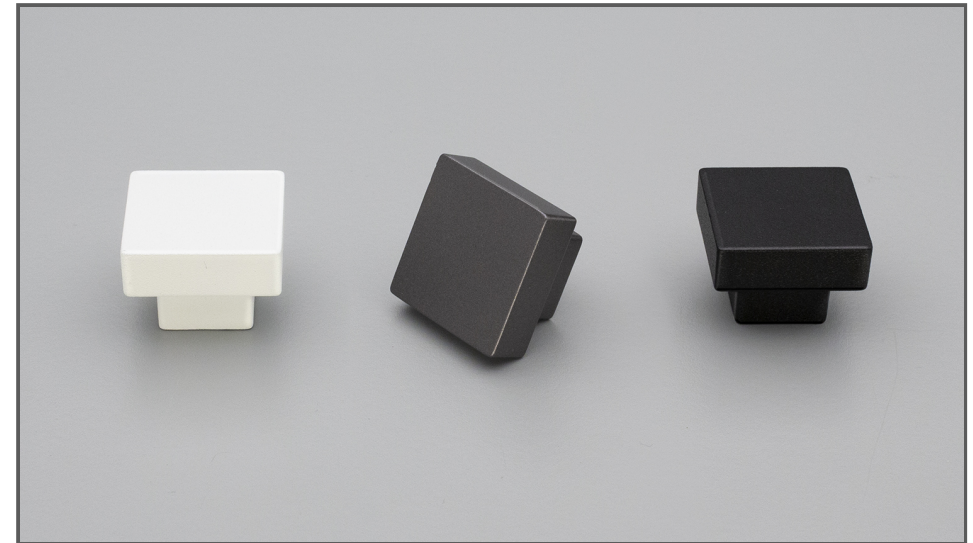

Sydney Head Office Phone: (02) 9542 4991  
 Sydney Head Office Fax: (02) 9542 4662  
 Brisbane 0400 494 368  
 Melbourne 0409 578 885  
 Auckland: 021 964 600  
 Email: sales@kethy.com

Material:	Die-cast Zinc		
Article Number:	B285/ reference A / colour		
			
<b>A</b>	<b>C</b>	<b>P</b>	<b>W</b>
30	N/A	21	30
Colours available:		Super White (SWT) Titanium (TT) Black Structured (BLS)	

Note: White and Black colours are a textured finish with slight sheen